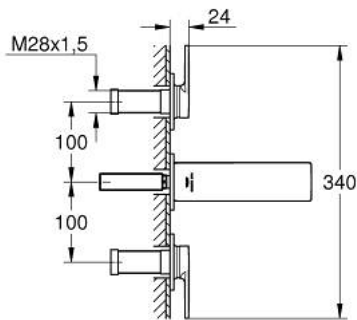

20 189 DL2 **ALLURE 3-HOLE BASIN MIXER 1/2"**
S-SIZE

PRODUCT DESCRIPTION

- Colour: brushed warm sunset
- wall mounted
- with lever handles
- for use with rough-in set 29 025 002
- headparts 1/2" - 90°
- GROHE LongLife finish
- GROHE EcoJoy - less water, perfect flow
- maximum flow rate (at 3 bar): 5 l/min
- Precision Control with haptic click feedback (optional)
- GROHE AquaGuide adjustable slim air mousseur
- centre distance 200 mm
- projection 150 mm
- without roughing-in set 29 025 002 (please order separately)

20 189 DL2 **ALLURE 3-HOLE BASIN MIXER 1/2"**
S-SIZE

SPARE PARTS, May 2018 – now

1: Mousseur (Spare part-nr. 48449000)

2: Extension for spindle (Spare part-nr. 45988000)