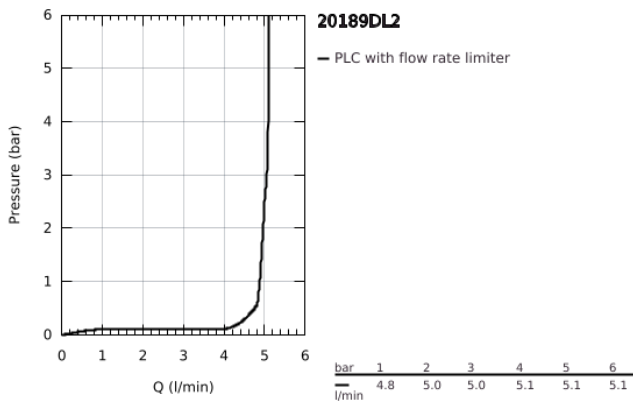

20 189 DL2 **ALLURE 3-HOLE BASIN MIXER 1/2"**
S-SIZE

PRODUCT DESCRIPTION

- Colour: brushed warm sunset
- wall mounted
- with lever handles
- for use with rough-in set 29 025 002
- headparts 1/2" - 90°
- GROHE LongLife finish
- GROHE EcoJoy - less water, perfect flow
- maximum flow rate (at 3 bar): 5 l/min
- Precision Control with haptic click feedback (optional)
- GROHE AquaGuide adjustable slim air mousseur
- centre distance 200 mm
- projection 150 mm
- without roughing-in set 29 025 002 (please order separately)

20 189 DL2 **ALLURE 3-HOLE BASIN MIXER 1/2"**
S-SIZE

SPARE PARTS, May 2018 – now

1: Mousseur (Spare part-nr. 48449000)

2: Extension for spindle (Spare part-nr. 45988000)