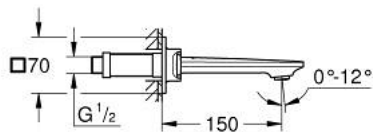

20 189 DL2 **ALLURE 3-HOLE BASIN MIXER 1/2"**
S-SIZE

PRODUCT DESCRIPTION

- Colour: brushed warm sunset
- wall mounted
- with lever handles
- for use with rough-in set 29 025 002
- headparts 1/2" - 90°
- GROHE LongLife finish
- GROHE EcoJoy - less water, perfect flow
- maximum flow rate (at 3 bar): 5 l/min
- Precision Control with haptic click feedback (optional)
- GROHE AquaGuide adjustable slim air mousseur
- centre distance 200 mm
- projection 150 mm
- without roughing-in set 29 025 002 (please order separately)

20 189 DL2 **ALLURE 3-HOLE BASIN MIXER 1/2"**
S-SIZE

SPARE PARTS, May 2018 – now

1: Mousseur (Spare part-nr. 48449000)

2: Extension for spindle (Spare part-nr. 45988000)