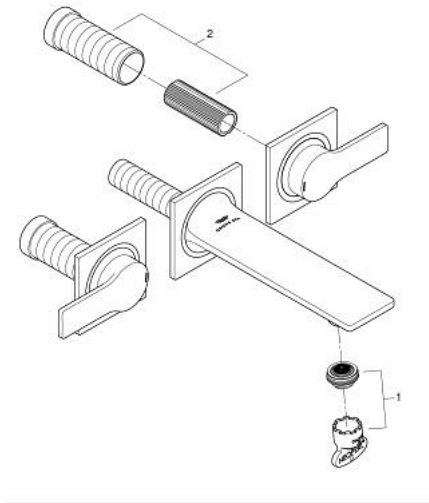

20 189 DL2 **ALLURE 3-HOLE BASIN MIXER 1/2"**
S-SIZE

PRODUCT DESCRIPTION

- Colour: brushed warm sunset
- wall mounted
- with lever handles
- for use with rough-in set 29 025 002
- headparts 1/2" - 90°
- GROHE LongLife finish
- GROHE EcoJoy - less water, perfect flow
- maximum flow rate (at 3 bar): 5 l/min
- Precision Control with haptic click feedback (optional)
- GROHE AquaGuide adjustable slim air mousseur
- centre distance 200 mm
- projection 150 mm
- without roughing-in set 29 025 002 (please order separately)

20 189 DL2 **ALLURE 3-HOLE BASIN MIXER 1/2"**
S-SIZE

SPARE PARTS, May 2018 – now

1: Mousseur (Spare part-nr. 48449000)

2: Extension for spindle (Spare part-nr. 45988000)