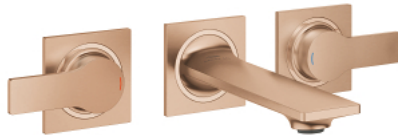

20 189 DL2 **ALLURE 3-HOLE BASIN MIXER 1/2"**
S-SIZE

PRODUCT DESCRIPTION

- Colour: brushed warm sunset
- wall mounted
- with lever handles
- for use with rough-in set 29 025 002
- headparts 1/2" - 90°
- GROHE LongLife finish
- GROHE EcoJoy - less water, perfect flow
- maximum flow rate (at 3 bar): 5 l/min
- Precision Control with haptic click feedback (optional)
- GROHE AquaGuide adjustable slim air mousseur
- centre distance 200 mm
- projection 150 mm
- without roughing-in set 29 025 002 (please order separately)

20 189 DL2 **ALLURE 3-HOLE BASIN MIXER 1/2"**
S-SIZE

SPARE PARTS, May 2018 – now

1: Mousseur (Spare part-nr. 48449000)

2: Extension for spindle (Spare part-nr. 45988000)