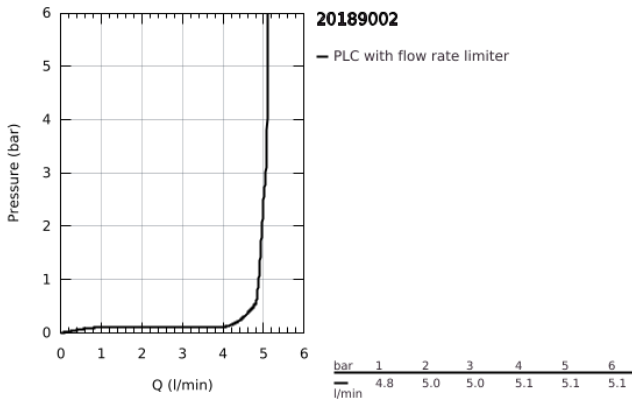

20 189 002 **ALLURE 3-HOLE BASIN MIXER 1/2"**  
**S-SIZE**

**PRODUCT DESCRIPTION**

- Colour: chrome
- wall mounted
- with lever handles
- for use with rough-in set 29 025 002
- headparts 1/2" - 90°
- GROHE LongLife finish
- GROHE EcoJoy - less water, perfect flow
- maximum flow rate (at 3 bar): 5 l/min
- Precision Control with haptic click feedback (optional)
- GROHE AquaGuide adjustable slim air mousseur
- centre distance 200 mm
- projection 150 mm
- without roughing-in set 29 025 002 (please order separately)

20 189 002 **ALLURE 3-HOLE BASIN MIXER 1/2"**  
**S-SIZE**

**SPARE PARTS**, May 2018 – now

1: Mousseur (Spare part-nr. 48449000)

2: Extension for spindle (Spare part-nr. 45988000)