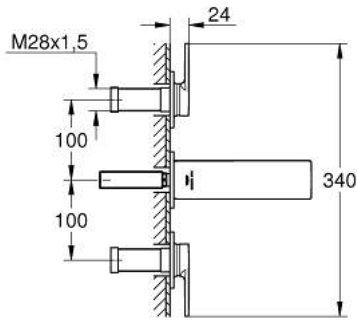

20 189 002 **ALLURE 3-HOLE BASIN MIXER 1/2"**  
**S-SIZE**

**PRODUCT DESCRIPTION**

- Colour: chrome
- wall mounted
- with lever handles
- for use with rough-in set 29 025 002
- headparts 1/2" - 90°
- GROHE LongLife finish
- GROHE EcoJoy - less water, perfect flow
- maximum flow rate (at 3 bar): 5 l/min
- Precision Control with haptic click feedback (optional)
- GROHE AquaGuide adjustable slim air mousseur
- centre distance 200 mm
- projection 150 mm
- without roughing-in set 29 025 002 (please order separately)

20 189 002 **ALLURE 3-HOLE BASIN MIXER 1/2"**  
**S-SIZE**

**SPARE PARTS**, May 2018 – now

1: Mousseur (Spare part-nr. 48449000)

2: Extension for spindle (Spare part-nr. 45988000)