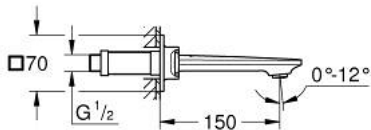

20 189 002 **ALLURE 3-HOLE BASIN MIXER 1/2"**  
**S-SIZE**

**PRODUCT DESCRIPTION**

- Colour: chrome
- wall mounted
- with lever handles
- for use with rough-in set 29 025 002
- headparts 1/2" - 90°
- GROHE LongLife finish
- GROHE EcoJoy - less water, perfect flow
- maximum flow rate (at 3 bar): 5 l/min
- Precision Control with haptic click feedback (optional)
- GROHE AquaGuide adjustable slim air mousseur
- centre distance 200 mm
- projection 150 mm
- without roughing-in set 29 025 002 (please order separately)

20 189 002 **ALLURE 3-HOLE BASIN MIXER 1/2"**  
**S-SIZE**

**SPARE PARTS**, May 2018 – now

1: Mousseur (Spare part-nr. 48449000)

2: Extension for spindle (Spare part-nr. 45988000)