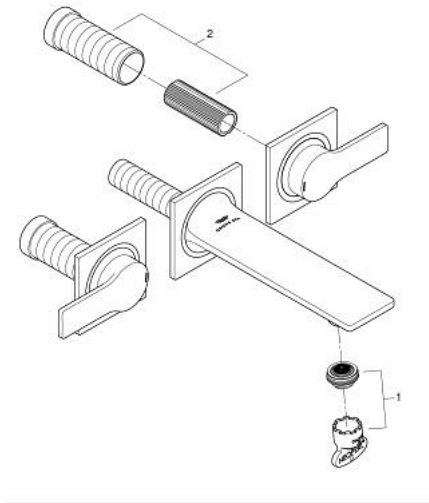

20 189 002 **ALLURE 3-HOLE BASIN MIXER 1/2"**  
**S-SIZE**

**PRODUCT DESCRIPTION**

- Colour: chrome
- wall mounted
- with lever handles
- for use with rough-in set 29 025 002
- headparts 1/2" - 90°
- GROHE LongLife finish
- GROHE EcoJoy - less water, perfect flow
- maximum flow rate (at 3 bar): 5 l/min
- Precision Control with haptic click feedback (optional)
- GROHE AquaGuide adjustable slim air mousseur
- centre distance 200 mm
- projection 150 mm
- without roughing-in set 29 025 002 (please order separately)

20 189 002 **ALLURE 3-HOLE BASIN MIXER 1/2"**  
**S-SIZE**

**SPARE PARTS**, May 2018 – now

1: Mousseur (Spare part-nr. 48449000)

2: Extension for spindle (Spare part-nr. 45988000)