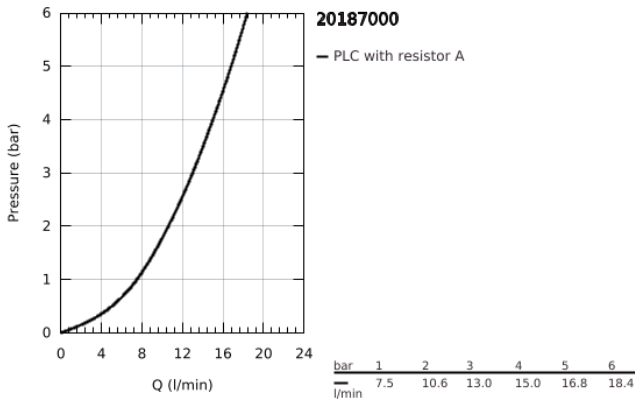

20 187 000 **EUROCOSMO 3-HOLE BASIN MIXER 1/2"**
S-SIZE

PRODUCT DESCRIPTION

- Colour: chrome
- ceramic headparts 1/2", 90°
- GROHE LongLife finish
- GROHE FastFixation installation system
- spout with mousseur
- pop-up waste set 1 1/4"
- flexible connection hoses between spout and side valves

20 187 000 **EUROCOSMO 3-HOLE BASIN MIXER 1/2"**
S-SIZE

SPARE PARTS, August 2019 – now

- 1: Handle pair (Spare part-nr. 48306000)
 - 2: Ceramic headpart, 1/2" (Spare part-nr. 45882000)
 - 2.1: O-ring Ø18,2 x Ø1,7 (Spare part-nr. 0392400M)
 - 3: Ceramic headpart, 1/2" (Spare part-nr. 45883000)
 - 3.1: O-ring Ø18,2 x Ø1,7 (Spare part-nr. 0392400M)
 - 4: Coupling nut 1/2" (Spare part-nr. 1290100M)
 - 4.1: Fibre seal dia. Ø18,5 x Ø12 x 2 (Spare part-nr. 0138900M)
 - 5: Mousseur (Spare part-nr. 13929000)
 - 6: Pop-up rod (Spare part-nr. 46739000)
 - 7: Shank mounting kit (Spare part-nr. 46671000)
 - 8: Waste set 1 1/4" (Spare part-nr. 28910000)
 - 8.1: Plug (Spare part-nr. 07182000)
 - 8.2: Eccentric rod (Spare part-nr. 07052000)
 - 9: Coupling nut 1/2" x 14.5 mm (Spare part-nr. 1290200M)*
 - 10: Mounting wrench (Spare part-nr. 19017000)*
 - 11: Eccentric rod (Spare part-nr. 07341000)*
- * Optional accessories