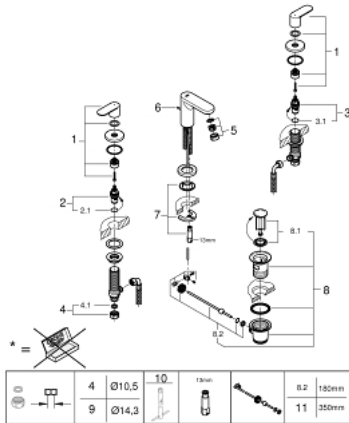

20 187 000 **EUROCOSMO 3-HOLE BASIN MIXER 1/2"**
S-SIZE

PRODUCT DESCRIPTION

- Colour: chrome
- ceramic headparts 1/2", 90°
- GROHE LongLife finish
- GROHE FastFixation installation system
- spout with mousseur
- pop-up waste set 1 1/4"
- flexible connection hoses between spout and side valves

20 187 000 **EUROCOSMO 3-HOLE BASIN MIXER 1/2"**
S-SIZE

SPARE PARTS, August 2019 – now

- 1: Handle pair (Spare part-nr. 48306000)
 - 2: Ceramic headpart, 1/2" (Spare part-nr. 45882000)
 - 2.1: O-ring Ø18,2 x Ø1,7 (Spare part-nr. 0392400M)
 - 3: Ceramic headpart, 1/2" (Spare part-nr. 45883000)
 - 3.1: O-ring Ø18,2 x Ø1,7 (Spare part-nr. 0392400M)
 - 4: Coupling nut 1/2" (Spare part-nr. 1290100M)
 - 4.1: Fibre seal dia. Ø18,5 x Ø12 x 2 (Spare part-nr. 0138900M)
 - 5: Mousseur (Spare part-nr. 13929000)
 - 6: Pop-up rod (Spare part-nr. 46739000)
 - 7: Shank mounting kit (Spare part-nr. 46671000)
 - 8: Waste set 1 1/4" (Spare part-nr. 28910000)
 - 8.1: Plug (Spare part-nr. 07182000)
 - 8.2: Eccentric rod (Spare part-nr. 07052000)
 - 9: Coupling nut 1/2" x 14.5 mm (Spare part-nr. 1290200M)*
 - 10: Mounting wrench (Spare part-nr. 19017000)*
 - 11: Eccentric rod (Spare part-nr. 07341000)*
- * Optional accessories