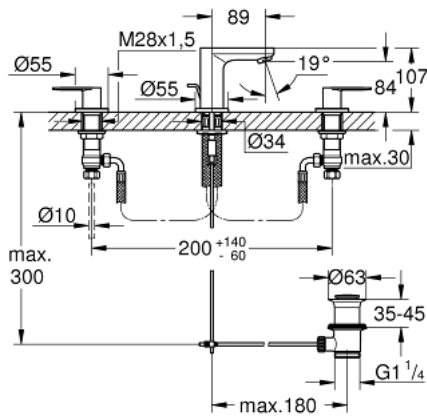

20 187 000 **EUROCOSMO 3-HOLE BASIN MIXER 1/2"**
S-SIZE

PRODUCT DESCRIPTION

- Colour: chrome
- ceramic headparts 1/2", 90°
- GROHE LongLife finish
- GROHE FastFixation installation system
- spout with mousseur
- pop-up waste set 1 1/4"
- flexible connection hoses between spout and side valves

20 187 000 **EUROCOSMO 3-HOLE BASIN MIXER 1/2"**
S-SIZE

SPARE PARTS, August 2019 – now

- 1: Handle pair (Spare part-nr. 48306000)
 - 2: Ceramic headpart, 1/2" (Spare part-nr. 45882000)
 - 2.1: O-ring Ø18,2 x Ø1,7 (Spare part-nr. 0392400M)
 - 3: Ceramic headpart, 1/2" (Spare part-nr. 45883000)
 - 3.1: O-ring Ø18,2 x Ø1,7 (Spare part-nr. 0392400M)
 - 4: Coupling nut 1/2" (Spare part-nr. 1290100M)
 - 4.1: Fibre seal dia. Ø18,5 x Ø12 x 2 (Spare part-nr. 0138900M)
 - 5: Mousseur (Spare part-nr. 13929000)
 - 6: Pop-up rod (Spare part-nr. 46739000)
 - 7: Shank mounting kit (Spare part-nr. 46671000)
 - 8: Waste set 1 1/4" (Spare part-nr. 28910000)
 - 8.1: Plug (Spare part-nr. 07182000)
 - 8.2: Eccentric rod (Spare part-nr. 07052000)
 - 9: Coupling nut 1/2" x 14.5 mm (Spare part-nr. 1290200M)*
 - 10: Mounting wrench (Spare part-nr. 19017000)*
 - 11: Eccentric rod (Spare part-nr. 07341000)*
- * Optional accessories