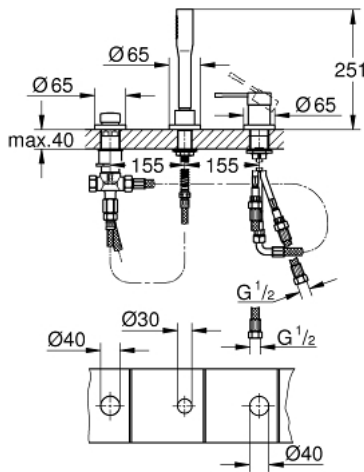

19 976 001 ESSENCE 3-HOLE BATH COMBINATION

PRODUCT DESCRIPTION

- Colour: chrome
- GROHE SilkMove 35 mm ceramic cartridge
- GROHE LongLife finish
- single lever mixer operating element
- diverter bath/shower
- handshower (27 400)
- metal shower hose 2000 mm (always chrome for any colour of the set)
- flexible connection hoses
- connection for shower hose
- protected against backflow
- for use with 29 037
- for combination with 28 990 / 28 991

19 976 001 ESSENCE 3-HOLE BATH COMBINATION

SPARE PARTS, January 2014 – now

- 1: Lever (Spare part-nr. 46916000)
 - 2: Cartridge (Spare part-nr. 46374000)
 - 3: Tube (Spare part-nr. 07227000)
 - 4: Dirt strainer (Spare part-nr. 0700200M)
 - 5: Cone nut (Spare part-nr. 08864000)
 - 6: Spring (Spare part-nr. 00869000)
 - 7: Diverter knob (Spare part-nr. 46721000)
 - 8: Diverter (Spare part-nr. 45443000)
 - 8.1: Sealing washer $\varnothing 6 \times \varnothing 2$ (Spare part-nr. 0128300M)
 - 8.2: Sealing washer (Spare part-nr. 0120500M)
 - 9: Repl. kit for shank fastening (Spare part-nr. 45444000)
 - 10: Non-return valve (Spare part-nr. 08565000)
 - 11: Tube (Spare part-nr. 07300000)
 - 12: Metal hose (Spare part-nr. 28146000)
 - 13: Socket Spanner (Spare part-nr. 19332000)*
- * Optional accessories