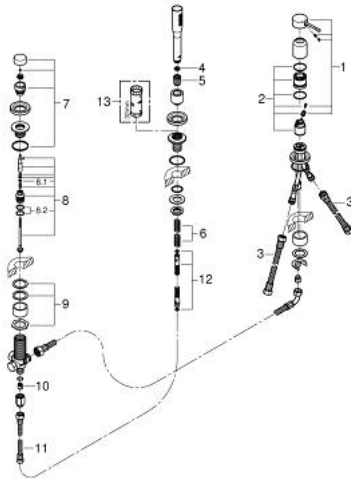

19 976 001 ESSENCE 3-HOLE BATH COMBINATION

PRODUCT DESCRIPTION

- Colour: chrome
- GROHE SilkMove 35 mm ceramic cartridge
- GROHE LongLife finish
- single lever mixer operating element
- diverter bath/shower
- handshower (27 400)
- metal shower hose 2000 mm (always chrome for any colour of the set)
- flexible connection hoses
- connection for shower hose
- protected against backflow
- for use with 29 037
- for combination with 28 990 / 28 991

19 976 001 ESSENCE 3-HOLE BATH COMBINATION

SPARE PARTS, January 2014 – now

- 1: Lever (Spare part-nr. 46916000)
 - 2: Cartridge (Spare part-nr. 46374000)
 - 3: Tube (Spare part-nr. 07227000)
 - 4: Dirt strainer (Spare part-nr. 0700200M)
 - 5: Cone nut (Spare part-nr. 08864000)
 - 6: Spring (Spare part-nr. 00869000)
 - 7: Diverter knob (Spare part-nr. 46721000)
 - 8: Diverter (Spare part-nr. 45443000)
 - 8.1: Sealing washer $\varnothing 6 \times \varnothing 2$ (Spare part-nr. 0128300M)
 - 8.2: Sealing washer (Spare part-nr. 0120500M)
 - 9: Repl. kit for shank fastening (Spare part-nr. 45444000)
 - 10: Non-return valve (Spare part-nr. 08565000)
 - 11: Tube (Spare part-nr. 07300000)
 - 12: Metal hose (Spare part-nr. 28146000)
 - 13: Socket Spanner (Spare part-nr. 19332000)*
- * Optional accessories