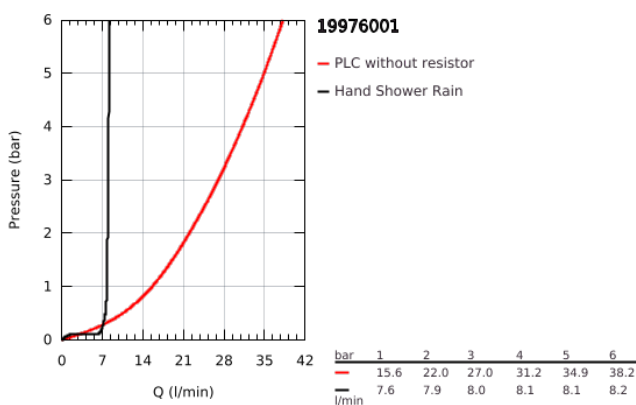

19 976 001 ESSENCE 3-HOLE BATH COMBINATION

PRODUCT DESCRIPTION

- Colour: chrome
- GROHE SilkMove 35 mm ceramic cartridge
- GROHE LongLife finish
- single lever mixer operating element
- diverter bath/shower
- handshower (27 400)
- metal shower hose 2000 mm (always chrome for any colour of the set)
- flexible connection hoses
- connection for shower hose
- protected against backflow
- for use with 29 037
- for combination with 28 990 / 28 991