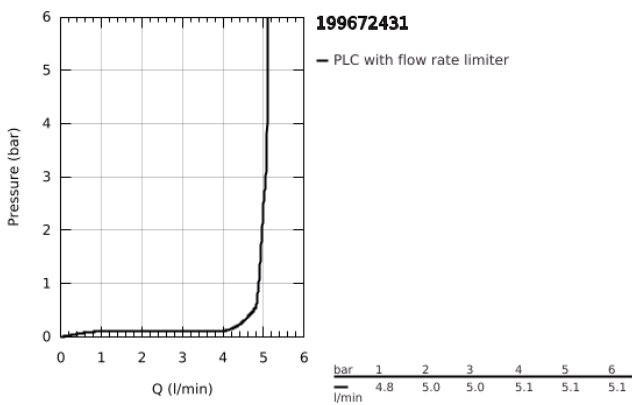

19 967 243 1 **ESSENCE 2-HOLE BASIN MIXER**
L-SIZE

PRODUCT DESCRIPTION

- Colour: matte black
- wall mounted
- trim set for use with rough-in set 23 571 000 / 32 635 000
- without concealed body
- metal rosette
- GROHE EcoJoy mousseur 5.7 l/min
- GROHE AquaGuide adjustable mousseur
- centre distance 110 mm
- projection 230 mm

19 967 243 1 **ESSENCE 2-HOLE BASIN MIXER**
L-SIZE

SPARE PARTS, May 2024 – now

1: Lever (Spare part-nr. 469162430)

2: Outlet (Spare part-nr. 486392430)

2.1: Mousseur (Spare part-nr. 48480000)

2.2: Screw (Spare part-nr. 43094000)