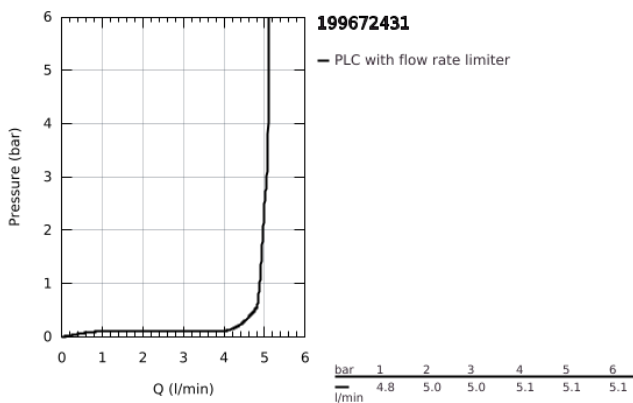

19 967 243 1 ESSENCE 2-HOLE BASIN MIXER L-SIZE

PRODUCT DESCRIPTION

- Colour: matte black
- wall mounted
- trim set for use with rough-in set 23 571 000 / 32 635 000
- without concealed body
- metal rosette
- GROHE EcoJoy - less water, perfect flow
- maximum flow rate (at 3 bar): 5.7 l/min
- GROHE AquaGuide adjustable mousseur
- centre distance 110 mm
- projection 230 mm

19 967 243 1 **ESSENCE 2-HOLE BASIN MIXER**
L-SIZE

SPARE PARTS, May 2024 – now

1: Lever (Spare part-nr. 469162430)

2: Outlet (Spare part-nr. 486392430)

2.1: Mousseur (Spare part-nr. 48480000)

2.2: Screw (Spare part-nr. 43094000)