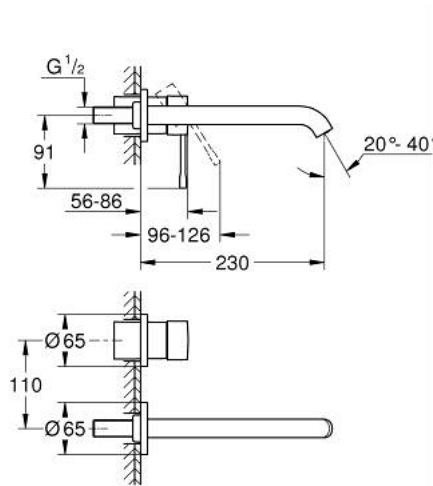

19 967 243 1 ESSENCE 2-HOLE BASIN MIXER L-SIZE

PRODUCT DESCRIPTION

- Colour: matte black
- wall mounted
- trim set for use with rough-in set 23 571 000 / 32 635 000
- without concealed body
- metal rosette
- GROHE EcoJoy - less water, perfect flow
- maximum flow rate (at 3 bar): 5.7 l/min
- GROHE AquaGuide adjustable mousseur
- centre distance 110 mm
- projection 230 mm

19 967 243 1 **ESSENCE 2-HOLE BASIN MIXER**
L-SIZE

SPARE PARTS, May 2024 – now

1: Lever (Spare part-nr. 469162430)

2: Outlet (Spare part-nr. 486392430)

2.1: Mousseur (Spare part-nr. 48480000)

2.2: Screw (Spare part-nr. 43094000)