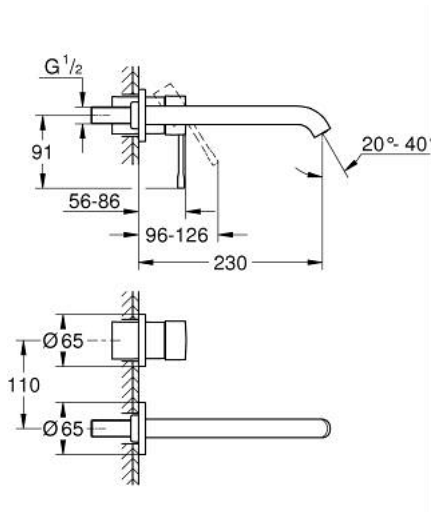

19 967 243 1 **ESSENCE 2-HOLE BASIN MIXER**
L-SIZE

PRODUCT DESCRIPTION

- Colour: matte black
- wall mounted
- trim set for use with rough-in set 23 571 000 / 32 635 000
- without concealed body
- metal rosette
- GROHE EcoJoy mousseur 5.7 l/min
- GROHE AquaGuide adjustable mousseur
- centre distance 110 mm
- projection 230 mm

19 967 243 1 **ESSENCE 2-HOLE BASIN MIXER**
L-SIZE

SPARE PARTS, May 2024 – now

1: Lever (Spare part-nr. 469162430)

2: Outlet (Spare part-nr. 486392430)

2.1: Mousseur (Spare part-nr. 48480000)

2.2: Screw (Spare part-nr. 43094000)