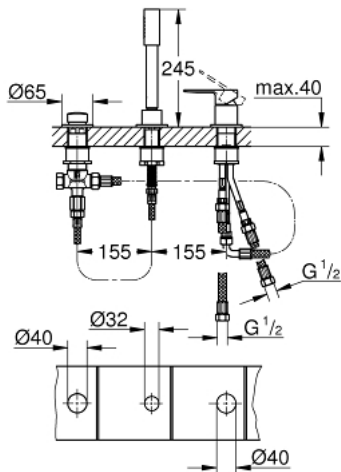

19 965 001 LINEARE 3-HOLE BATH COMBINATION

PRODUCT DESCRIPTION

- Colour: chrome
- Three hole installation
- GROHE SilkMove 35 mm ceramic cartridge
- with temperature limiter
- GROHE LongLife finish
- single lever mixer operating element
- diverter bath/shower
- metal stick hand shower
- metal shower hose 2000 mm (always chrome for any colour of the set)
- flexible connection hoses
- connection for shower hose
- protected against backflow
- for use with 29 037
- for combination with 28 990 / 28 991

19 965 001 LINEARE 3-HOLE BATH COMBINATION

SPARE PARTS, July 2016 – now

- 1: Lever (Spare part-nr. 46983000)
- 2: Cartridge (Spare part-nr. 46374000)
- 3: Tube (Spare part-nr. 07227000)
- 4: Dirt strainer (Spare part-nr. 0700200M)
- 5: Cone nut (Spare part-nr. 08864000)
- 6: Spring (Spare part-nr. 00869000)
- 7: Diverter knob (Spare part-nr. 46721000)
- 8: Diverter (Spare part-nr. 45443000)
- 8.1: Sealing washer $\varnothing 6 \times \varnothing 2$ (Spare part-nr. 0128300M)
- 8.2: Sealing washer (Spare part-nr. 0120500M)
- 9: Repl. kit for shank fastening (Spare part-nr. 45444000)
- 10: Non-return valve (Spare part-nr. 08565000)
- 11: Tube (Spare part-nr. 07300000)
- 12: Metal hose (Spare part-nr. 28146000)
- 13: Socket Spanner (Spare part-nr. 19332000)*