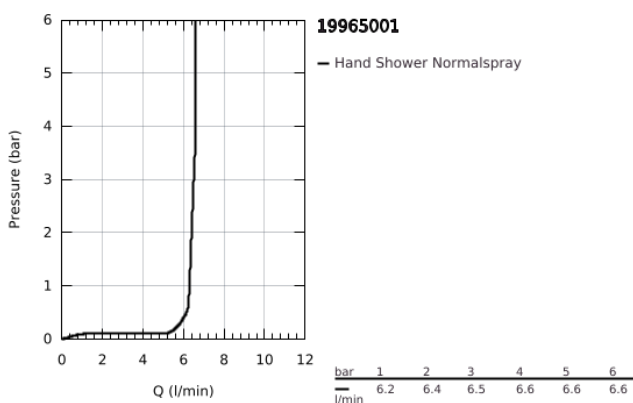

19 965 001 LINEARE 3-HOLE BATH COMBINATION

PRODUCT DESCRIPTION

- Colour: chrome
- Three hole installation
- GROHE SilkMove 35 mm ceramic cartridge
- with temperature limiter
- GROHE LongLife finish
- single lever mixer operating element
- diverter bath/shower
- metal stick hand shower
- metal shower hose 2000 mm (always chrome for any colour of the set)
- flexible connection hoses
- connection for shower hose
- protected against backflow
- for use with 29 037
- for combination with 28 990 / 28 991