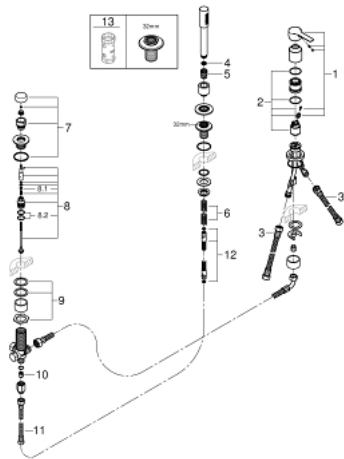

19 965 001 LINEARE 3-HOLE BATH COMBINATION

PRODUCT DESCRIPTION

- Colour: chrome
- Three hole installation
- GROHE SilkMove 35 mm ceramic cartridge
- with temperature limiter
- GROHE LongLife finish
- single lever mixer operating element
- diverter bath/shower
- metal stick hand shower
- metal shower hose 2000 mm (always chrome for any colour of the set)
- flexible connection hoses
- connection for shower hose
- protected against backflow
- for use with 29 037
- for combination with 28 990 / 28 991

19 965 001 LINEARE 3-HOLE BATH COMBINATION

SPARE PARTS, July 2016 – now

- 1: Lever (Spare part-nr. 46983000)
- 2: Cartridge (Spare part-nr. 46374000)
- 3: Tube (Spare part-nr. 07227000)
- 4: Dirt strainer (Spare part-nr. 0700200M)
- 5: Cone nut (Spare part-nr. 08864000)
- 6: Spring (Spare part-nr. 00869000)
- 7: Diverter knob (Spare part-nr. 46721000)
- 8: Diverter (Spare part-nr. 45443000)
- 8.1: Sealing washer $\varnothing 6 \times \varnothing 2$ (Spare part-nr. 0128300M)
- 8.2: Sealing washer (Spare part-nr. 0120500M)
- 9: Repl. kit for shank fastening (Spare part-nr. 45444000)
- 10: Non-return valve (Spare part-nr. 08565000)
- 11: Tube (Spare part-nr. 07300000)
- 12: Metal hose (Spare part-nr. 28146000)
- 13: Socket Spanner (Spare part-nr. 19332000)*