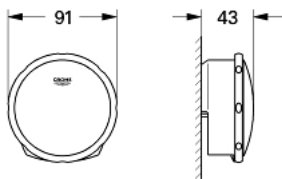

19 952 AL0 TALENTOFILL INLET, POP-UP AND WASTE-SYSTEM

PRODUCT DESCRIPTION

- Colour: brushed hard graphite
- set for final installation
- escutcheon
- supply part
- waste plug
- fixing set
- in combination with Talentofill 28 990 / 28 991
- GROHE LongLife finish

19 952 AL0 TALENTOFILL INLET, POP-UP AND WASTE-SYSTEM

SPARE PARTS, July 2015 – now

1: Plug (Spare part-nr. 06625AL0)