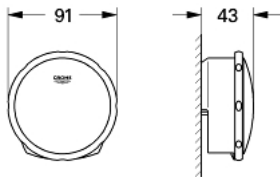

## 19 952 A00 TALENTOFILL INLET, POP-UP AND WASTE-SYSTEM

### PRODUCT DESCRIPTION

- Colour: hard graphite
- set for final installation
- escutcheon
- supply part
- waste plug
- fixing set
- in combination with Talentofill 28 990 / 28 991
- GROHE LongLife finish

## 19 952 A00 TALENTOFILL INLET, POP-UP AND WASTE-SYSTEM

**SPARE PARTS**, July 2015 – now

1: Plug (Spare part-nr. 06625A00)