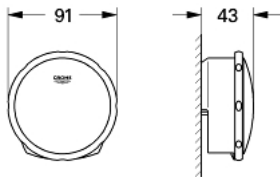

19 952 000 TALENTOFILL INLET, POP-UP AND WASTE-SYSTEM

PRODUCT DESCRIPTION

- Colour: chrome
- set for final installation
- escutcheon
- waste plug
- fixing set
- in combination with Talentofill 28 990 / 28 991
- GROHE LongLife finish

19 952 000 TALENTOFILL INLET, POP-UP AND WASTE-SYSTEM

SPARE PARTS, November 2006 – now

1: Plug (Spare part-nr. 06625000)