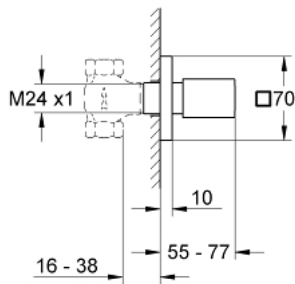

### PRODUCT DESCRIPTION

- Colour: chrome
- for concealed valves 29 800 1/2", 29 802 3/4", 29 805 1"
- without concealed body
- installation depth infinitely adjustable 16 - 38 mm
- metal handle
- sliding escutcheon with wall sealing
- GROHE LongLife finish

## 19 910 000 EUROCUBE VOLUME CONTROL TRIM

**SPARE PARTS**, October 2013 – now

1: Handle (Spare part-nr. 48139000)

1.1: Replacement handle connection kit (Spare part-nr. 45186000)

1.1.1: O-ring Ø18,2 x Ø1,7 (Spare part-nr. 0392400M)

2: Sleeve 1/2" (Spare part-nr. 06688000)

3: Extension for spindle (Spare part-nr. 45201000)

4: Extension for volume control (Spare part-nr. 45565000)\*

\* Optional accessories