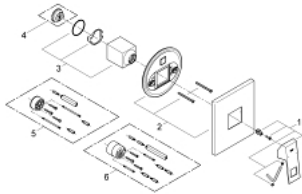

19 898 000 EUROCUBE SINGLE-LEVER SHOWER MIXER

SPARE PARTS, September 2010 – now

- 1: Lever (Spare part-nr. 46782000)
- 2: Escutcheon (Spare part-nr. 46781000)
- 3: Cap (Spare part-nr. 46784000)
- 4: Temperature limiter (Spare part-nr. 46375000)*
- 5: Extension (Spare part-nr. 46807000)*
- 6: Extension (Spare part-nr. 46808000)*

* Optional accessories