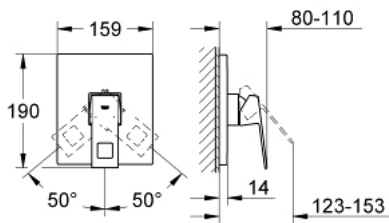

### PRODUCT DESCRIPTION

- Colour: chrome
- trim set for use with rough-in box 33 963 001, 33 964 001, 33 965 001
- without concealed body
- GROHE LongLife finish
- escutcheon- and shaft-sealing
- metal rosette
- covered fixing