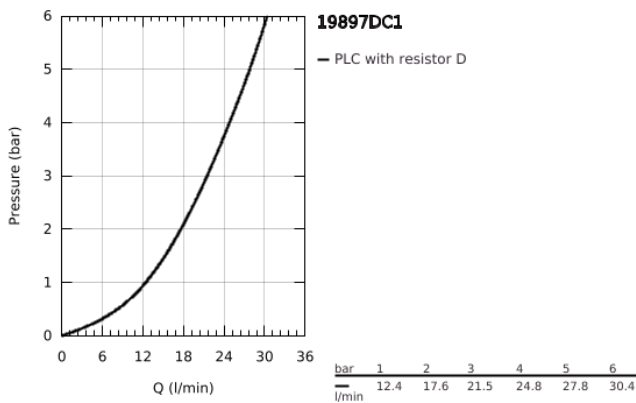

19 897 DC1 EUROCUBE 4-HOLE BATH COMBINATION

PRODUCT DESCRIPTION

- Colour: supersteel
- GROHE SilkMove 46 mm ceramic cartridge
- GROHE LongLife finish
- pre-assembled spout fixing
- single lever mixer operating element
- bath inlet with mousseur
- diverter bath/shower
- hand shower Euphoria Cube+ 6.6 l/min
- metal shower hose 2000 mm (always chrome for any colour of the set)
- flexible connection hoses
- connection for shower hose
- protected against backflow
- for use with 29 037

19 897 DC1 EUROCUBE 4-HOLE BATH COMBINATION

SPARE PARTS, March 2019 – now

- 1: Lever (Spare part-nr. 46782DC0)
- 2: Cartridge (Spare part-nr. 46048000)
- 3: Tube (Spare part-nr. 07227000)
- 4: Dirt strainer (Spare part-nr. 0700200M)
- 5: Cone nut (Spare part-nr. 08864DC0)
- 6: Spring (Spare part-nr. 00869000)
- 7: Diverter knob (Spare part-nr. 48126DC0)
- 8: Diverter (Spare part-nr. 45443000)
- 8.1: Sealing washer $\varnothing 6 \times \varnothing 2$ (Spare part-nr. 0128300M)
- 8.2: Sealing washer (Spare part-nr. 0120500M)
- 9: Repl. kit for shank fastening (Spare part-nr. 45444000)
- 10: Non-return valve (Spare part-nr. 08565000)
- 11: Tube (Spare part-nr. 07300000)
- 12: Mousseur (Spare part-nr. 13922DC0)
- 13: Tube (Spare part-nr. 48018000)
- 14: Metal hose (Spare part-nr. 28146000)
- 15: Temperature limiter (Spare part-nr. 46375000)*
- 16: Socket Spanner (Spare part-nr. 19332000)*