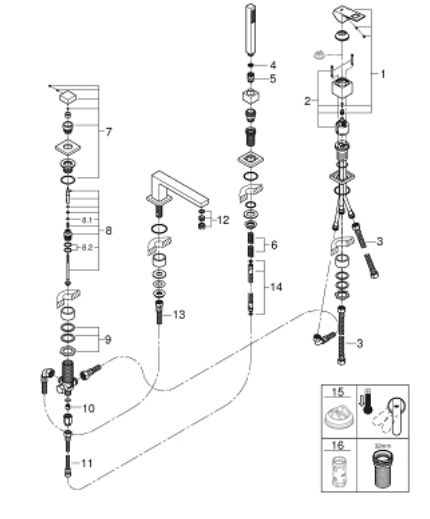

19 897 DC1 EUROCUBE 4-HOLE BATH COMBINATION

PRODUCT DESCRIPTION

- Colour: supersteel
- GROHE SilkMove 46 mm ceramic cartridge
- GROHE LongLife finish
- pre-assembled spout fixing
- single lever mixer operating element
- bath inlet with mousseur
- diverter bath/shower
- hand shower Euphoria Cube+ 6.6 l/min
- metal shower hose 2000 mm (always chrome for any colour of the set)
- flexible connection hoses
- connection for shower hose
- protected against backflow
- for use with 29 037

19 897 DC1 EUROCUBE 4-HOLE BATH COMBINATION

SPARE PARTS, March 2019 – now

- 1: Lever (Spare part-nr. 46782DC0)
- 2: Cartridge (Spare part-nr. 46048000)
- 3: Tube (Spare part-nr. 07227000)
- 4: Dirt strainer (Spare part-nr. 0700200M)
- 5: Cone nut (Spare part-nr. 08864DC0)
- 6: Spring (Spare part-nr. 00869000)
- 7: Diverter knob (Spare part-nr. 48126DC0)
- 8: Diverter (Spare part-nr. 45443000)
- 8.1: Sealing washer $\varnothing 6 \times \varnothing 2$ (Spare part-nr. 0128300M)
- 8.2: Sealing washer (Spare part-nr. 0120500M)
- 9: Repl. kit for shank fastening (Spare part-nr. 45444000)
- 10: Non-return valve (Spare part-nr. 08565000)
- 11: Tube (Spare part-nr. 07300000)
- 12: Mousseur (Spare part-nr. 13922DC0)
- 13: Tube (Spare part-nr. 48018000)
- 14: Metal hose (Spare part-nr. 28146000)
- 15: Temperature limiter (Spare part-nr. 46375000)*
- 16: Socket Spanner (Spare part-nr. 19332000)*