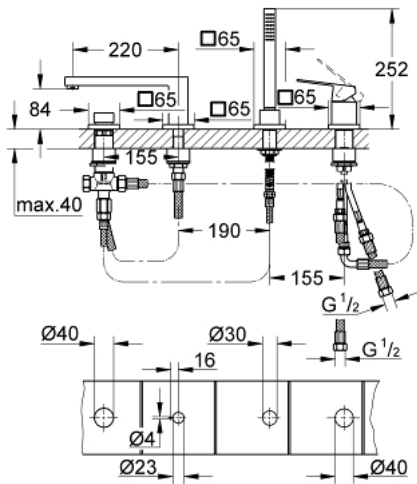

19 897 DC1 EUROCUBE 4-HOLE BATH COMBINATION

PRODUCT DESCRIPTION

- Colour: supersteel
- GROHE SilkMove 46 mm ceramic cartridge
- GROHE LongLife finish
- pre-assembled spout fixing
- single lever mixer operating element
- bath inlet with mousseur
- diverter bath/shower
- hand shower Euphoria Cube+ 6.6 l/min
- metal shower hose 2000 mm (always chrome for any colour of the set)
- flexible connection hoses
- connection for shower hose
- protected against backflow
- for use with 29 037

19 897 DC1 EUROCUBE 4-HOLE BATH COMBINATION

SPARE PARTS, March 2019 – now

- 1: Lever (Spare part-nr. 46782DC0)
- 2: Cartridge (Spare part-nr. 46048000)
- 3: Tube (Spare part-nr. 07227000)
- 4: Dirt strainer (Spare part-nr. 0700200M)
- 5: Cone nut (Spare part-nr. 08864DC0)
- 6: Spring (Spare part-nr. 00869000)
- 7: Diverter knob (Spare part-nr. 48126DC0)
- 8: Diverter (Spare part-nr. 45443000)
- 8.1: Sealing washer $\varnothing 6 \times \varnothing 2$ (Spare part-nr. 0128300M)
- 8.2: Sealing washer (Spare part-nr. 0120500M)
- 9: Repl. kit for shank fastening (Spare part-nr. 45444000)
- 10: Non-return valve (Spare part-nr. 08565000)
- 11: Tube (Spare part-nr. 07300000)
- 12: Mousseur (Spare part-nr. 13922DC0)
- 13: Tube (Spare part-nr. 48018000)
- 14: Metal hose (Spare part-nr. 28146000)
- 15: Temperature limiter (Spare part-nr. 46375000)*
- 16: Socket Spanner (Spare part-nr. 19332000)*