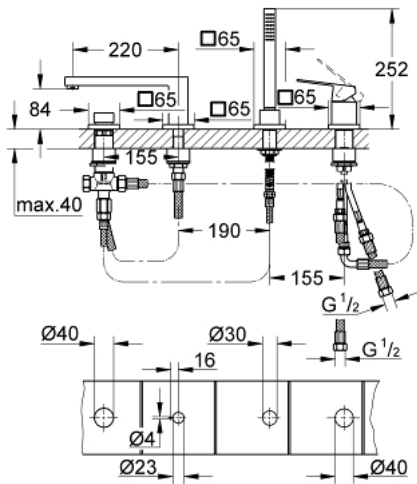

## 19 897 AL1 EUROCUBE 4-HOLE BATH COMBINATION

### PRODUCT DESCRIPTION

- Colour: brushed hard graphite
- GROHE SilkMove 46 mm ceramic cartridge
- GROHE LongLife finish
- pre-assembled spout fixing
- single lever mixer operating element
- bath inlet with mousseur
- diverter bath/shower
- hand shower Euphoria Cube+ 6.6 l/min
- metal shower hose 2000 mm (always chrome for any colour of the set)
- flexible connection hoses
- connection for shower hose
- protected against backflow
- for use with 29 037

### SPARE PARTS, March 2019 – now

- 1: Lever (Spare part-nr. 46782AL0)
- 2: Cartridge (Spare part-nr. 46048000)
- 3: Tube (Spare part-nr. 07227000)
- 4: Dirt strainer (Spare part-nr. 0700200M)
- 5: Cone nut (Spare part-nr. 08864AL0)
- 6: Spring (Spare part-nr. 00869000)
- 7: Diverter knob (Spare part-nr. 48126AL0)
- 8: Diverter (Spare part-nr. 45443000)
- 8.1: Sealing washer  $\varnothing 6 \times \varnothing 2$  (Spare part-nr. 0128300M)
- 8.2: Sealing washer (Spare part-nr. 0120500M)
- 9: Repl. kit for shank fastening (Spare part-nr. 45444000)
- 10: Non-return valve (Spare part-nr. 08565000)
- 11: Tube (Spare part-nr. 07300000)
- 12: Mousseur (Spare part-nr. 13922AL0)
- 13: Tube (Spare part-nr. 48018000)
- 14: Metal hose (Spare part-nr. 28146000)
- 15: Temperature limiter (Spare part-nr. 46375000)\*
- 16: Socket Spanner (Spare part-nr. 19332000)\*