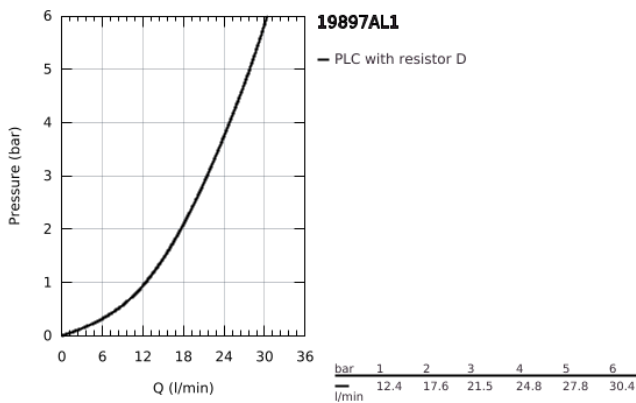

### PRODUCT DESCRIPTION

- Colour: brushed hard graphite
- GROHE SilkMove 46 mm ceramic cartridge
- GROHE LongLife finish
- pre-assembled spout fixing
- single lever mixer operating element
- bath inlet with mousseur
- diverter bath/shower
- hand shower Euphoria Cube+ 6.6 l/min
- metal shower hose 2000 mm (always chrome for any colour of the set)
- flexible connection hoses
- connection for shower hose
- protected against backflow
- for use with 29 037