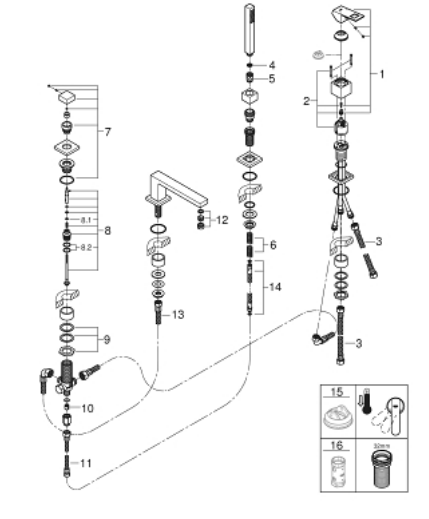

## 19 897 AL1 EUROCUBE 4-HOLE BATH COMBINATION

### PRODUCT DESCRIPTION

- Colour: brushed hard graphite
- GROHE SilkMove 46 mm ceramic cartridge
- GROHE LongLife finish
- pre-assembled spout fixing
- single lever mixer operating element
- bath inlet with mousseur
- diverter bath/shower
- hand shower Euphoria Cube+ 6.6 l/min
- metal shower hose 2000 mm (always chrome for any colour of the set)
- flexible connection hoses
- connection for shower hose
- protected against backflow
- for use with 29 037

### SPARE PARTS, March 2019 – now

- 1: Lever (Spare part-nr. 46782AL0)
- 2: Cartridge (Spare part-nr. 46048000)
- 3: Tube (Spare part-nr. 07227000)
- 4: Dirt strainer (Spare part-nr. 0700200M)
- 5: Cone nut (Spare part-nr. 08864AL0)
- 6: Spring (Spare part-nr. 00869000)
- 7: Diverter knob (Spare part-nr. 48126AL0)
- 8: Diverter (Spare part-nr. 45443000)
- 8.1: Sealing washer  $\varnothing 6 \times \varnothing 2$  (Spare part-nr. 0128300M)
- 8.2: Sealing washer (Spare part-nr. 0120500M)
- 9: Repl. kit for shank fastening (Spare part-nr. 45444000)
- 10: Non-return valve (Spare part-nr. 08565000)
- 11: Tube (Spare part-nr. 07300000)
- 12: Mousseur (Spare part-nr. 13922AL0)
- 13: Tube (Spare part-nr. 48018000)
- 14: Metal hose (Spare part-nr. 28146000)
- 15: Temperature limiter (Spare part-nr. 46375000)\*
- 16: Socket Spanner (Spare part-nr. 19332000)\*