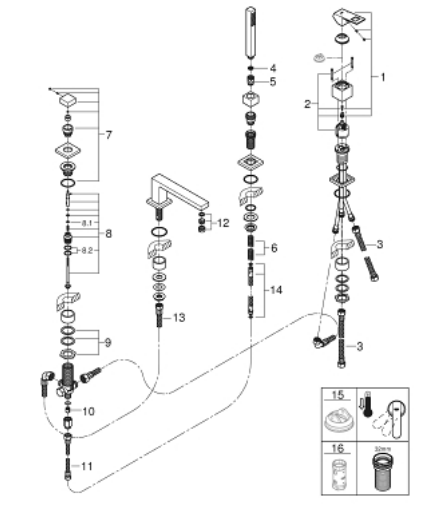

19 897 001 EUROCUBE 4-HOLE BATH COMBINATION

SPARE PARTS, March 2019 – now

- 1: Lever (Spare part-nr. 46782000)
- 2: Cartridge (Spare part-nr. 46048000)
- 3: Tube (Spare part-nr. 07227000)
- 4: Dirt strainer (Spare part-nr. 0700200M)
- 5: Cone nut (Spare part-nr. 08864000)
- 6: Spring (Spare part-nr. 00869000)
- 7: Diverter knob (Spare part-nr. 48126000)
- 8: Diverter (Spare part-nr. 45443000)
- 8.1: Sealing washer $\varnothing 6 \times \varnothing 2$ (Spare part-nr. 0128300M)
- 8.2: Sealing washer (Spare part-nr. 0120500M)
- 9: Repl. kit for shank fastening (Spare part-nr. 45444000)
- 10: Non-return valve (Spare part-nr. 08565000)
- 11: Tube (Spare part-nr. 07300000)
- 12: Mousseur (Spare part-nr. 13922000)
- 13: Tube (Spare part-nr. 48018000)
- 14: Metal hose (Spare part-nr. 28146000)
- 15: Temperature limiter (Spare part-nr. 46375000)*
- 16: Socket Spanner (Spare part-nr. 19332000)*