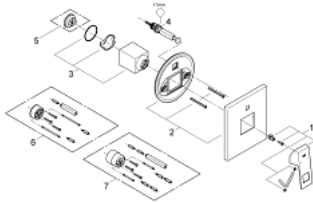

19 896 000 EUROCUBE SINGLE-LEVER BATH MIXER

PRODUCT DESCRIPTION

- Colour: chrome
- trim set for use with rough-in box 33 963 001 or 33 965 001
- without concealed body
- GROHE LongLife finish
- automatic diverter: bath/shower
- escutcheon- and shaft-sealing
- metal rosette
- covered fixing

19 896 000 EUROCUBE SINGLE-LEVER BATH MIXER

SPARE PARTS, September 2010 – now

- 1: Lever (Spare part-nr. 46782000)
- 2: Escutcheon (Spare part-nr. 46783000)
- 3: Cap (Spare part-nr. 46784000)
- 4: Repl. kit f. rotary valve (Spare part-nr. 46785000)
- 5: Temperature limiter (Spare part-nr. 46375000)*
- 6: Extension (Spare part-nr. 46807000)*
- 7: Extension (Spare part-nr. 46808000)*