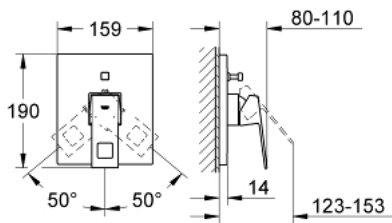

19 896 000 EUROCUBE SINGLE-LEVER BATH MIXER

PRODUCT DESCRIPTION

- Colour: chrome
- trim set for use with rough-in box 33 963 001 or 33 965 001
- without concealed body
- GROHE LongLife finish
- automatic diverter: bath/shower
- escutcheon- and shaft-sealing
- metal rosette
- covered fixing

19 896 000 EUROCUBE SINGLE-LEVER BATH MIXER

SPARE PARTS, September 2010 – now

- 1: Lever (Spare part-nr. 46782000)
- 2: Escutcheon (Spare part-nr. 46783000)
- 3: Cap (Spare part-nr. 46784000)
- 4: Repl. kit f. rotary valve (Spare part-nr. 46785000)
- 5: Temperature limiter (Spare part-nr. 46375000)*
- 6: Extension (Spare part-nr. 46807000)*
- 7: Extension (Spare part-nr. 46808000)*