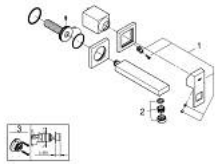

19 895 DC0 EUROCUBE 2-HOLE BASIN MIXER S-SIZE

PRODUCT DESCRIPTION

- Colour: supersteel
- wall mounted
- for use with rough-in set 23 200
- without concealed body
- metal rosette
- GROHE LongLife finish
- GROHE AquaGuide adjustable mousseur
- centre distance 110 mm
- projection 171 mm

19 895 DC0 EUROCUBE 2-HOLE BASIN MIXER S-SIZE

SPARE PARTS, July 2018 – now

- 1: Lever (Spare part-nr. 46802DC0)
- 2: Flow straightener (Spare part-nr. 64451DC0)
- 3: Extension (Spare part-nr. 46627000)*