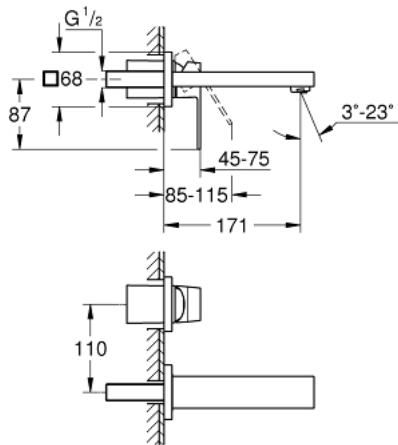

19 895 DC0 EUROCUBE 2-HOLE BASIN MIXER S-SIZE

PRODUCT DESCRIPTION

- Colour: supersteel
- wall mounted
- for use with rough-in set 23 200
- without concealed body
- metal rosette
- GROHE LongLife finish
- GROHE AquaGuide adjustable mousseur
- centre distance 110 mm
- projection 171 mm

19 895 DC0 EUROCUBE 2-HOLE BASIN MIXER S-SIZE

SPARE PARTS, July 2018 – now

- 1: Lever (Spare part-nr. 46802DC0)
- 2: Flow straightener (Spare part-nr. 64451DC0)
- 3: Extension (Spare part-nr. 46627000)*