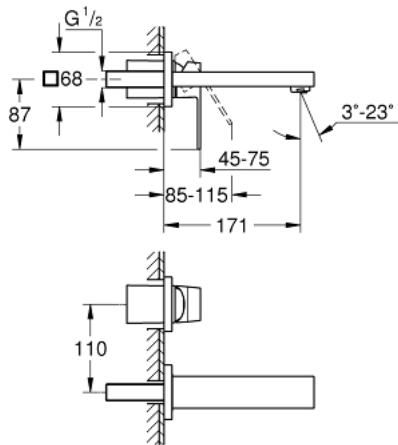

19 895 AL0 EUROCUBE 2-HOLE BASIN MIXER S-SIZE

PRODUCT DESCRIPTION

- Colour: brushed hard graphite
- wall mounted
- for use with rough-in set 23 200
- without concealed body
- metal rosette
- GROHE LongLife finish
- GROHE AquaGuide adjustable mousseur
- centre distance 110 mm
- projection 171 mm

19 895 AL0 EUROCUBE 2-HOLE BASIN MIXER S-SIZE

SPARE PARTS, March 2019 – now

- 1: Lever (Spare part-nr. 46802AL0)
- 2: Flow straightener (Spare part-nr. 64451AL0)
- 3: Extension (Spare part-nr. 46627000)*