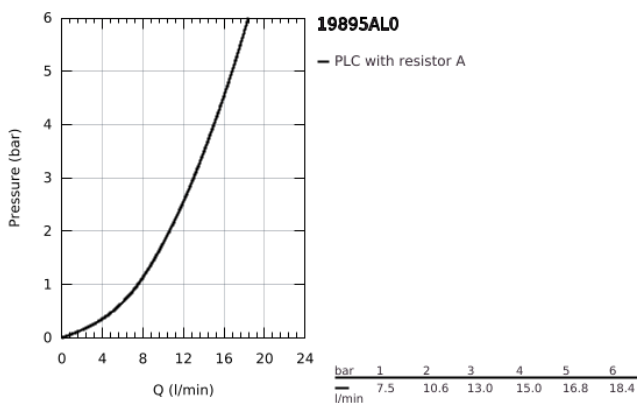

19 895 AL0 EUROCUBE 2-HOLE BASIN MIXER S-SIZE

PRODUCT DESCRIPTION

- Colour: brushed hard graphite
- wall mounted
- for use with rough-in set 23 200
- without concealed body
- metal rosette
- GROHE LongLife finish
- GROHE AquaGuide adjustable mousseur
- centre distance 110 mm
- projection 171 mm

19 895 AL0 EUROCUBE 2-HOLE BASIN MIXER S-SIZE

SPARE PARTS, March 2019 – now

- 1: Lever (Spare part-nr. 46802AL0)
- 2: Flow straightener (Spare part-nr. 64451AL0)
- 3: Extension (Spare part-nr. 46627000)*