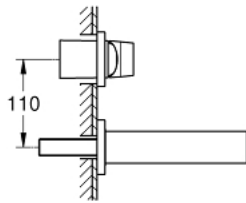

19 895 AL0 EUROCUBE 2-HOLE BASIN MIXER S-SIZE

PRODUCT DESCRIPTION

- Colour: brushed hard graphite
- wall mounted
- for use with rough-in set 23 200
- without concealed body
- metal rosette
- GROHE LongLife finish
- GROHE AquaGuide adjustable mousseur
- centre distance 110 mm
- projection 171 mm

19 895 AL0 EUROCUBE 2-HOLE BASIN MIXER S-SIZE

SPARE PARTS, March 2019 – now

- 1: Lever (Spare part-nr. 46802AL0)
- 2: Flow straightener (Spare part-nr. 64451AL0)
- 3: Extension (Spare part-nr. 46627000)*