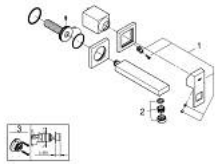

19 895 AL0 EUROCUBE 2-HOLE BASIN MIXER S-SIZE

PRODUCT DESCRIPTION

- Colour: brushed hard graphite
- wall mounted
- for use with rough-in set 23 200
- without concealed body
- metal rosette
- GROHE LongLife finish
- GROHE AquaGuide adjustable mousseur
- centre distance 110 mm
- projection 171 mm

19 895 AL0 EUROCUBE 2-HOLE BASIN MIXER S-SIZE

SPARE PARTS, March 2019 – now

- 1: Lever (Spare part-nr. 46802AL0)
- 2: Flow straightener (Spare part-nr. 64451AL0)
- 3: Extension (Spare part-nr. 46627000)*