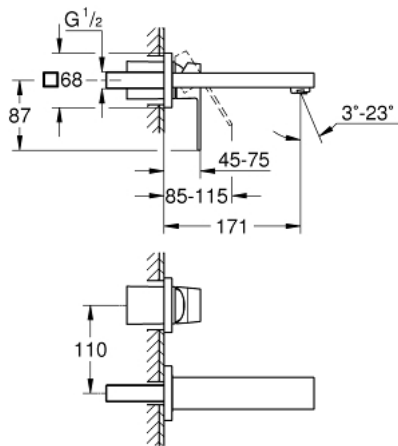

19 895 000 EUROCUBE 2-HOLE BASIN MIXER S-SIZE

PRODUCT DESCRIPTION

- Colour: chrome
- wall mounted
- for use with rough-in set 23 200
- without concealed body
- metal rosette
- GROHE LongLife finish
- GROHE AquaGuide adjustable mousseur
- centre distance 110 mm
- projection 171 mm

19 895 000 **EUROCUBE 2-HOLE BASIN MIXER**
S-SIZE

SPARE PARTS, September 2010 – now

- 1: Lever (Spare part-nr. 46802000)
- 2: Flow straightener (Spare part-nr. 64451000)
- 3: Extension (Spare part-nr. 46627000)*