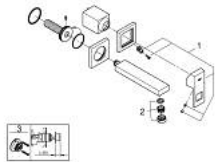

19 895 000 EUROCUBE 2-HOLE BASIN MIXER S-SIZE

PRODUCT DESCRIPTION

- Colour: chrome
- wall mounted
- for use with rough-in set 23 200
- without concealed body
- metal rosette
- GROHE LongLife finish
- GROHE AquaGuide adjustable mousseur
- centre distance 110 mm
- projection 171 mm

19 895 000 **EUROCUBE 2-HOLE BASIN MIXER**
S-SIZE

SPARE PARTS, September 2010 – now

- 1: Lever (Spare part-nr. 46802000)
- 2: Flow straightener (Spare part-nr. 64451000)
- 3: Extension (Spare part-nr. 46627000)*