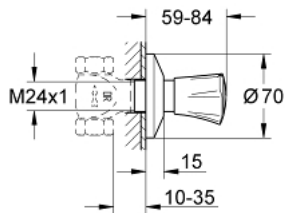

19 855 001 COSTA L CONCEALED VALVE EXPOSED PART

PRODUCT DESCRIPTION

- Colour: chrome
- for concealed valves 29 800 1/2", 29 802 3/4", 29 805 1"
- installation depth infinitely adjustable 10 - 35 mm
- metal handle
- heat insulated
- marking: red
- escutcheon
- GROHE LongLife finish

19 855 001 COSTA L CONCEALED VALVE EXPOSED PART

SPARE PARTS, June 2007 – now

- 1: Handle (Spare part-nr. 45994000)
 - 1.1: Snap insert (Spare part-nr. 0538600M)
 - 2: Sleeve 1/2" (Spare part-nr. 06688000)
 - 3: Extension for spindle (Spare part-nr. 45201000)
 - 3.1: Clip (Spare part-nr. 0256900M)
 - 4: Escutcheon (Spare part-nr. 06386000)
 - 5: Extension for volume control (Spare part-nr. 45565000)*
 - 6: Screw for Costa/Avina products (Spare part-nr. 48013000)*
- * Optional accessories