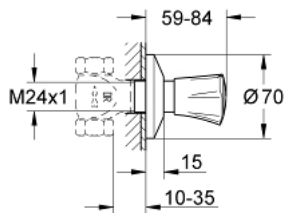

19 854 001 COSTA L CONCEALED VALVE EXPOSED PART

PRODUCT DESCRIPTION

- Colour: chrome
- for concealed valves 29 800 1/2", 29 802 3/4", 29 805 1"
- installation depth infinitely adjustable 10 - 35 mm
- metal handle
- heat insulated
- marking: blue
- escutcheon
- GROHE LongLife finish

19 854 001 COSTA L CONCEALED VALVE EXPOSED PART

SPARE PARTS, June 2007 – now

- 1: Handle (Spare part-nr. 45994000)
 - 1.1: Snap insert (Spare part-nr. 0538600M)
 - 2: Sleeve 1/2" (Spare part-nr. 06688000)
 - 3: Extension for spindle (Spare part-nr. 45201000)
 - 3.1: Clip (Spare part-nr. 0256900M)
 - 4: Escutcheon (Spare part-nr. 06386000)
 - 5: Extension for volume control (Spare part-nr. 45565000)*
 - 6: Screw for Costa/Avina products (Spare part-nr. 48013000)*
- * Optional accessories