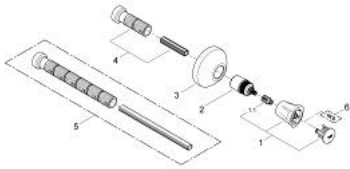

## 19 808 001 COSTA L CONCEALED VALVE EXPOSED PART

### PRODUCT DESCRIPTION

- Colour: chrome
- for concealed valves 29 800 1/2", 29 802 3/4", 29 805 1"
- installation depth infinitely adjustable 20-80 mm
- escutcheon with wall sealing
- screwable
- metal handle
- heat insulated
- marking: blue
- GROHE LongLife finish

### SPARE PARTS, June 2007 – now

- 1: Handle (Spare part-nr. 45994000)
- 1.1: Snap insert (Spare part-nr. 0538600M)
- 2: Extension for spindle (Spare part-nr. 45204000)
- 3: Escutcheon (Spare part-nr. 45219000)
- 4: Extension-set, 80 mm (Spare part-nr. 45202000)
- 5: Extension-set 200 mm (Spare part-nr. 45203000)\*
- 6: Screw for Costa/Avina products (Spare part-nr. 48013000)\*