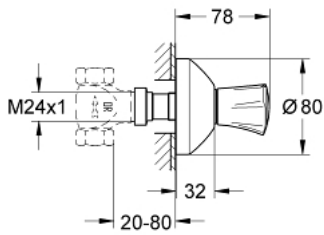

## 19 808 001 COSTA L CONCEALED VALVE EXPOSED PART

### PRODUCT DESCRIPTION

- Colour: chrome
- for concealed valves 29 800 1/2", 29 802 3/4", 29 805 1"
- installation depth infinitely adjustable 20-80 mm
- escutcheon with wall sealing
- screwable
- metal handle
- heat insulated
- marking: blue
- GROHE LongLife finish

### SPARE PARTS, June 2007 – now

- 1: Handle (Spare part-nr. 45994000)
- 1.1: Snap insert (Spare part-nr. 0538600M)
- 2: Extension for spindle (Spare part-nr. 45204000)
- 3: Escutcheon (Spare part-nr. 45219000)
- 4: Extension-set, 80 mm (Spare part-nr. 45202000)
- 5: Extension-set 200 mm (Spare part-nr. 45203000)\*
- 6: Screw for Costa/Avina products (Spare part-nr. 48013000)\*