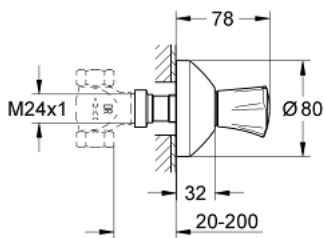

19 807 001 COSTA L CONCEALED VALVE EXPOSED PART

PRODUCT DESCRIPTION

- Colour: chrome
- trim set for 35 028 000
- for concealed valves 29 800 1/2", 29 802 3/4", 29 805 1"
- installation depth infinitely adjustable 20 - 200 mm
- escutcheon with wall sealing
- screwable
- metal handle
- heat insulated
- marking: red
- GROHE LongLife finish

19 807 001 **COSTA L CONCEALED VALVE EXPOSED PART**

SPARE PARTS, June 2007 – now

- 1: Handle (Spare part-nr. 45994000)
 - 1.1: Snap insert (Spare part-nr. 0538600M)
 - 2: Extension for spindle (Spare part-nr. 45204000)
 - 3: Escutcheon (Spare part-nr. 45219000)
 - 4: Extension-set 200 mm (Spare part-nr. 45203000)
 - 5: Screw for Costa/Avina products (Spare part-nr. 48013000)*
- * Optional accessories