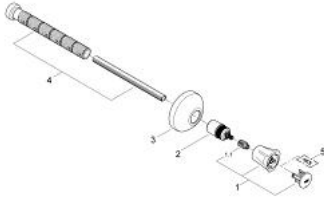

19 807 001 COSTA L CONCEALED VALVE EXPOSED PART

PRODUCT DESCRIPTION

- Colour: chrome
- trim set for 35 028 000
- for concealed valves 29 800 1/2", 29 802 3/4", 29 805 1"
- installation depth infinitely adjustable 20 - 200 mm
- escutcheon with wall sealing
- screwable
- metal handle
- heat insulated
- marking: red
- GROHE LongLife finish

19 807 001 **COSTA L CONCEALED VALVE EXPOSED PART**

SPARE PARTS, June 2007 – now

- 1: Handle (Spare part-nr. 45994000)
 - 1.1: Snap insert (Spare part-nr. 0538600M)
 - 2: Extension for spindle (Spare part-nr. 45204000)
 - 3: Escutcheon (Spare part-nr. 45219000)
 - 4: Extension-set 200 mm (Spare part-nr. 45203000)
 - 5: Screw for Costa/Avina products (Spare part-nr. 48013000)*
- * Optional accessories