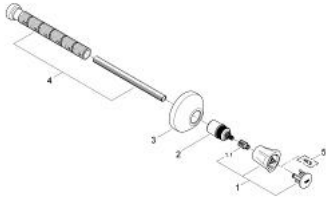

19 806 001 **COSTA L CONCEALED VALVE EXPOSED PART**

PRODUCT DESCRIPTION

- Colour: chrome
- for concealed valves 29 800 1/2", 29 802 3/4", 29 805 1"
- installation depth infinitely adjustable 20 - 200 mm
- escutcheon with wall sealing
- screwable
- metal handle
- heat insulated
- marking: blue
- GROHE LongLife finish

19 806 001 **COSTA L CONCEALED VALVE EXPOSED PART**

SPARE PARTS, June 2007 – now

- 1: Handle (Spare part-nr. 45994000)
 - 1.1: Snap insert (Spare part-nr. 0538600M)
 - 2: Extension for spindle (Spare part-nr. 45204000)
 - 3: Escutcheon (Spare part-nr. 45219000)
 - 4: Extension-set 200 mm (Spare part-nr. 45203000)
 - 5: Screw for Costa/Avina products (Spare part-nr. 48013000)*
- * Optional accessories