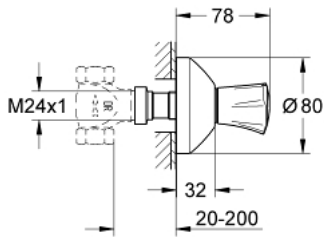

19 806 001 **COSTA L CONCEALED VALVE EXPOSED PART**

PRODUCT DESCRIPTION

- Colour: chrome
- for concealed valves 29 800 1/2", 29 802 3/4", 29 805 1"
- installation depth infinitely adjustable 20 - 200 mm
- escutcheon with wall sealing
- screwable
- metal handle
- heat insulated
- marking: blue
- GROHE LongLife finish

19 806 001 **COSTA L CONCEALED VALVE EXPOSED PART**

SPARE PARTS, June 2007 – now

- 1: Handle (Spare part-nr. 45994000)
 - 1.1: Snap insert (Spare part-nr. 0538600M)
 - 2: Extension for spindle (Spare part-nr. 45204000)
 - 3: Escutcheon (Spare part-nr. 45219000)
 - 4: Extension-set 200 mm (Spare part-nr. 45203000)
 - 5: Screw for Costa/Avina products (Spare part-nr. 48013000)*
- * Optional accessories