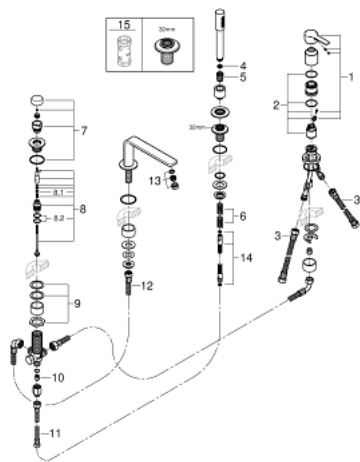

19 577 DC1 LINEARE 4-HOLE BATH COMBINATION

SPARE PARTS, September 2016 – now

- 1: Lever (Spare part-nr. 46983DC0)
 - 2: Cartridge (Spare part-nr. 46374000)
 - 3: Tube (Spare part-nr. 07227000)
 - 4: Dirt strainer (Spare part-nr. 0700200M)
 - 5: Cone nut (Spare part-nr. 08864DC0)
 - 6: Spring (Spare part-nr. 00869000)
 - 7: Diverter knob (Spare part-nr. 46721DC0)
 - 8: Diverter (Spare part-nr. 45443000)
 - 8.1: Sealing washer $\varnothing 6 \times \varnothing 2$ (Spare part-nr. 0128300M)
 - 8.2: Sealing washer (Spare part-nr. 0120500M)
 - 9: Repl. kit for shank fastening (Spare part-nr. 45444000)
 - 10: Non-return valve (Spare part-nr. 08565000)
 - 11: Tube (Spare part-nr. 07300000)
 - 12: Tube (Spare part-nr. 48018000)
 - 13: Mousseur (Spare part-nr. 13941DC0)
 - 14: Metal hose (Spare part-nr. 28146000)
 - 15: Socket Spanner (Spare part-nr. 19332000)*
- * Optional accessories