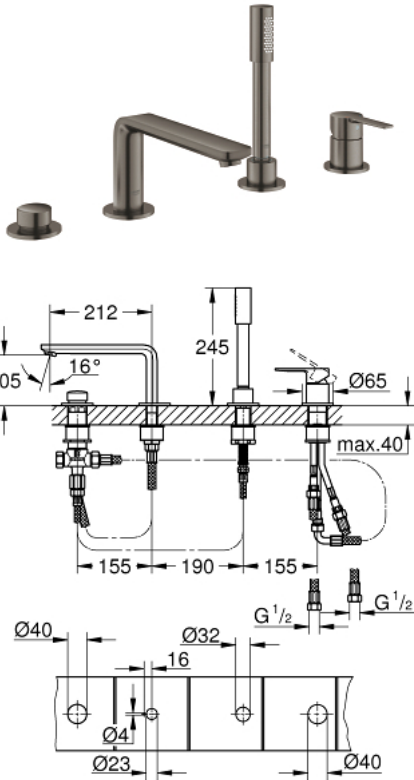

19 577 AL1 LINEARE 4-HOLE BATH COMBINATION

PRODUCT DESCRIPTION

- Colour: brushed hard graphite
- GROHE SilkMove 35 mm ceramic cartridge
- with temperature limiter
- GROHE LongLife finish
- pre-assembled spout fixing
- single lever mixer operating element
- bath inlet with mousseur
- diverter bath/shower
- metal stick hand shower
- metal shower hose 2000 mm (always chrome for any colour of the set)
- flexible connection hoses
- connection for shower hose
- protected against backflow
- for use with 29 037

19 577 AL1 LINEARE 4-HOLE BATH COMBINATION

SPARE PARTS, March 2019 – now

- 1: Lever (Spare part-nr. 46983AL0)
 - 2: Cartridge (Spare part-nr. 46374000)
 - 3: Tube (Spare part-nr. 07227000)
 - 4: Dirt strainer (Spare part-nr. 0700200M)
 - 5: Cone nut (Spare part-nr. 08864AL0)
 - 6: Spring (Spare part-nr. 00869000)
 - 7: Diverter knob (Spare part-nr. 46721AL0)
 - 8: Diverter (Spare part-nr. 45443000)
 - 8.1: Sealing washer $\varnothing 6 \times \varnothing 2$ (Spare part-nr. 0128300M)
 - 8.2: Sealing washer (Spare part-nr. 0120500M)
 - 9: Repl. kit for shank fastening (Spare part-nr. 45444000)
 - 10: Non-return valve (Spare part-nr. 08565000)
 - 11: Tube (Spare part-nr. 07300000)
 - 12: Tube (Spare part-nr. 48018000)
 - 13: Mousseur (Spare part-nr. 13941AL0)
 - 14: Metal hose (Spare part-nr. 28146000)
 - 15: Socket Spanner (Spare part-nr. 19332000)*
- * Optional accessories