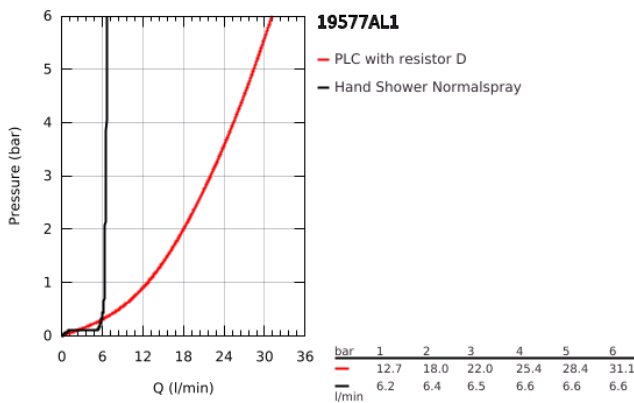

19 577 AL1 LINEARE 4-HOLE BATH COMBINATION

PRODUCT DESCRIPTION

- Colour: brushed hard graphite
- GROHE SilkMove 35 mm ceramic cartridge
- with temperature limiter
- GROHE LongLife finish
- pre-assembled spout fixing
- single lever mixer operating element
- bath inlet with mousseur
- diverter bath/shower
- metal stick hand shower
- metal shower hose 2000 mm (always chrome for any colour of the set)
- flexible connection hoses
- connection for shower hose
- protected against backflow
- for use with 29 037

19 577 AL1 LINEARE 4-HOLE BATH COMBINATION

SPARE PARTS, March 2019 – now

- 1: Lever (Spare part-nr. 46983AL0)
 - 2: Cartridge (Spare part-nr. 46374000)
 - 3: Tube (Spare part-nr. 07227000)
 - 4: Dirt strainer (Spare part-nr. 0700200M)
 - 5: Cone nut (Spare part-nr. 08864AL0)
 - 6: Spring (Spare part-nr. 00869000)
 - 7: Diverter knob (Spare part-nr. 46721AL0)
 - 8: Diverter (Spare part-nr. 45443000)
 - 8.1: Sealing washer $\varnothing 6 \times \varnothing 2$ (Spare part-nr. 0128300M)
 - 8.2: Sealing washer (Spare part-nr. 0120500M)
 - 9: Repl. kit for shank fastening (Spare part-nr. 45444000)
 - 10: Non-return valve (Spare part-nr. 08565000)
 - 11: Tube (Spare part-nr. 07300000)
 - 12: Tube (Spare part-nr. 48018000)
 - 13: Mousseur (Spare part-nr. 13941AL0)
 - 14: Metal hose (Spare part-nr. 28146000)
 - 15: Socket Spanner (Spare part-nr. 19332000)*
- * Optional accessories