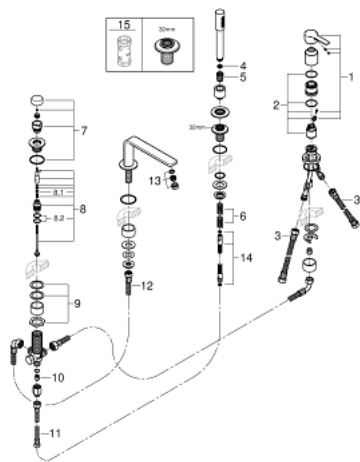

19 577 AL1 LINEARE 4-HOLE BATH COMBINATION

PRODUCT DESCRIPTION

- Colour: brushed hard graphite
- GROHE SilkMove 35 mm ceramic cartridge
- with temperature limiter
- GROHE LongLife finish
- pre-assembled spout fixing
- single lever mixer operating element
- bath inlet with mousseur
- diverter bath/shower
- metal stick hand shower
- metal shower hose 2000 mm (always chrome for any colour of the set)
- flexible connection hoses
- connection for shower hose
- protected against backflow
- for use with 29 037

19 577 AL1 LINEARE 4-HOLE BATH COMBINATION

SPARE PARTS, March 2019 – now

- 1: Lever (Spare part-nr. 46983AL0)
 - 2: Cartridge (Spare part-nr. 46374000)
 - 3: Tube (Spare part-nr. 07227000)
 - 4: Dirt strainer (Spare part-nr. 0700200M)
 - 5: Cone nut (Spare part-nr. 08864AL0)
 - 6: Spring (Spare part-nr. 00869000)
 - 7: Diverter knob (Spare part-nr. 46721AL0)
 - 8: Diverter (Spare part-nr. 45443000)
 - 8.1: Sealing washer $\varnothing 6 \times \varnothing 2$ (Spare part-nr. 0128300M)
 - 8.2: Sealing washer (Spare part-nr. 0120500M)
 - 9: Repl. kit for shank fastening (Spare part-nr. 45444000)
 - 10: Non-return valve (Spare part-nr. 08565000)
 - 11: Tube (Spare part-nr. 07300000)
 - 12: Tube (Spare part-nr. 48018000)
 - 13: Mousseur (Spare part-nr. 13941AL0)
 - 14: Metal hose (Spare part-nr. 28146000)
 - 15: Socket Spanner (Spare part-nr. 19332000)*
- * Optional accessories