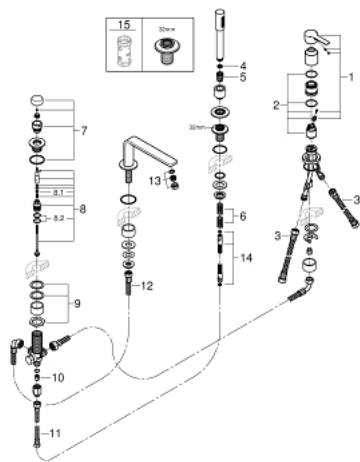

## 19 577 001 LINEARE 4-HOLE BATH COMBINATION

### PRODUCT DESCRIPTION

- Colour: chrome
- GROHE SilkMove 35 mm ceramic cartridge
- with temperature limiter
- GROHE LongLife finish
- pre-assembled spout fixing
- single lever mixer operating element
- bath inlet with mousseur
- diverter bath/shower
- metal stick hand shower
- metal shower hose 2000 mm (always chrome for any colour of the set)
- flexible connection hoses
- connection for shower hose
- protected against backflow
- for use with 29 037

### SPARE PARTS, July 2016 – now

- 1: Lever (Spare part-nr. 46983000)
  - 2: Cartridge (Spare part-nr. 46374000)
  - 3: Tube (Spare part-nr. 07227000)
  - 4: Dirt strainer (Spare part-nr. 0700200M)
  - 5: Cone nut (Spare part-nr. 08864000)
  - 6: Spring (Spare part-nr. 00869000)
  - 7: Diverter knob (Spare part-nr. 46721000)
  - 8: Diverter (Spare part-nr. 45443000)
  - 8.1: Sealing washer  $\varnothing 6 \times \varnothing 2$  (Spare part-nr. 0128300M)
  - 8.2: Sealing washer (Spare part-nr. 0120500M)
  - 9: Repl. kit for shank fastening (Spare part-nr. 45444000)
  - 10: Non-return valve (Spare part-nr. 08565000)
  - 11: Tube (Spare part-nr. 07300000)
  - 12: Tube (Spare part-nr. 48018000)
  - 13: Mousseur (Spare part-nr. 13941000)
  - 14: Metal hose (Spare part-nr. 28146000)
  - 15: Socket Spanner (Spare part-nr. 19332000)\*
- \* Optional accessories