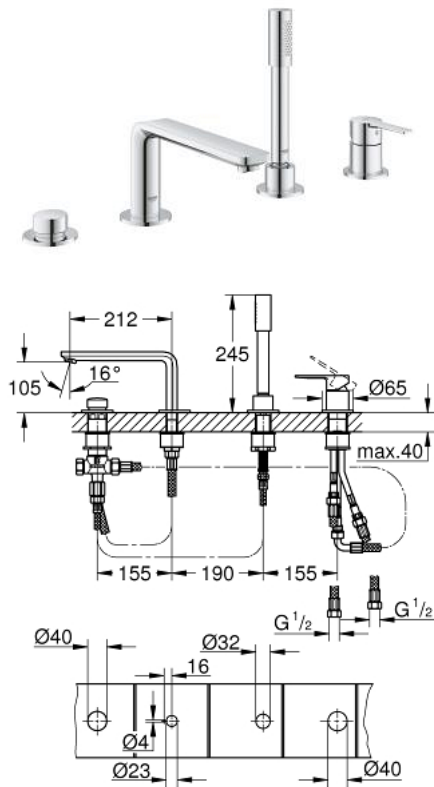

## 19 577 001 LINEARE 4-HOLE BATH COMBINATION

### PRODUCT DESCRIPTION

- Colour: chrome
- GROHE SilkMove 35 mm ceramic cartridge
- with temperature limiter
- GROHE LongLife finish
- pre-assembled spout fixing
- single lever mixer operating element
- bath inlet with mousseur
- diverter bath/shower
- metal stick hand shower
- metal shower hose 2000 mm (always chrome for any colour of the set)
- flexible connection hoses
- connection for shower hose
- protected against backflow
- for use with 29 037

### SPARE PARTS, July 2016 – now

- 1: Lever (Spare part-nr. 46983000)
  - 2: Cartridge (Spare part-nr. 46374000)
  - 3: Tube (Spare part-nr. 07227000)
  - 4: Dirt strainer (Spare part-nr. 0700200M)
  - 5: Cone nut (Spare part-nr. 08864000)
  - 6: Spring (Spare part-nr. 00869000)
  - 7: Diverter knob (Spare part-nr. 46721000)
  - 8: Diverter (Spare part-nr. 45443000)
  - 8.1: Sealing washer  $\varnothing 6 \times \varnothing 2$  (Spare part-nr. 0128300M)
  - 8.2: Sealing washer (Spare part-nr. 0120500M)
  - 9: Repl. kit for shank fastening (Spare part-nr. 45444000)
  - 10: Non-return valve (Spare part-nr. 08565000)
  - 11: Tube (Spare part-nr. 07300000)
  - 12: Tube (Spare part-nr. 48018000)
  - 13: Mousseur (Spare part-nr. 13941000)
  - 14: Metal hose (Spare part-nr. 28146000)
  - 15: Socket Spanner (Spare part-nr. 19332000)\*
- \* Optional accessories