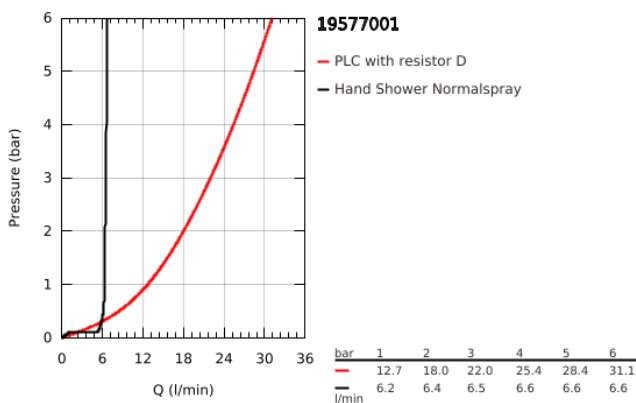

## 19 577 001 LINEARE 4-HOLE BATH COMBINATION

### PRODUCT DESCRIPTION

- Colour: chrome
- GROHE SilkMove 35 mm ceramic cartridge
- with temperature limiter
- GROHE LongLife finish
- pre-assembled spout fixing
- single lever mixer operating element
- bath inlet with mousseur
- diverter bath/shower
- metal stick hand shower
- metal shower hose 2000 mm (always chrome for any colour of the set)
- flexible connection hoses
- connection for shower hose
- protected against backflow
- for use with 29 037