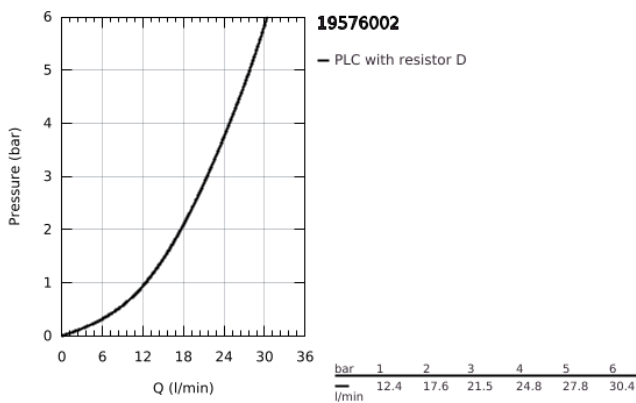

19 576 002 CONCETTO 4-HOLE BATH COMBINATION

PRODUCT DESCRIPTION

- Colour: chrome
- GROHE SilkMove 46 mm ceramic cartridge
- GROHE LongLife finish
- pre-assembled spout fixing
- single lever mixer operating element
- bath inlet with mousseur
- diverter bath/shower
- Euphoria Cosmopolitan hand shower 6.6 l/min
- metal shower hose 2000 mm (always chrome for any colour of the set)
- flexible connection hoses
- connection for shower hose
- protected against backflow
- can be used with 29 037

19 576 002 CONCETTO 4-HOLE BATH COMBINATION

SPARE PARTS, November 2016 – now

- 1: Lever (Spare part-nr. 46723000)
- 2: Cap (Spare part-nr. 46727000)
- 3: Cartridge (Spare part-nr. 46048000)
- 4: Tube (Spare part-nr. 07227000)
- 5: Dirt strainer (Spare part-nr. 0700200M)
- 6: Cone nut (Spare part-nr. 08864000)
- 7: Spring (Spare part-nr. 00869000)
- 8: Diverter knob (Spare part-nr. 46721000)
- 9: Diverter (Spare part-nr. 45443000)
- 9.1: Sealing washer Ø6 x Ø2 (Spare part-nr. 0128300M)
- 9.2: Sealing washer (Spare part-nr. 0120500M)
- 10: Repl. kit for shank fastening (Spare part-nr. 45444000)
- 11: Non-return valve (Spare part-nr. 08565000)
- 12: Tube (Spare part-nr. 07300000)
- 13: Flow straightener (Spare part-nr. 46724000)
- 14: Tube (Spare part-nr. 48018000)
- 15: Tube (Spare part-nr. 48017000)
- 16: Metal hose (Spare part-nr. 28146000)
- 17: Temperature limiter (Spare part-nr. 46375000)*
- 18: Socket Spanner (Spare part-nr. 19332000)*