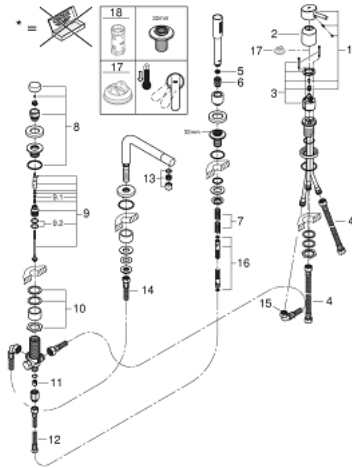

19 576 002 CONCETTO 4-HOLE BATH COMBINATION

PRODUCT DESCRIPTION

- Colour: chrome
- GROHE SilkMove 46 mm ceramic cartridge
- GROHE LongLife finish
- pre-assembled spout fixing
- single lever mixer operating element
- bath inlet with mousseur
- diverter bath/shower
- Euphoria Cosmopolitan hand shower 6.6 l/min
- metal shower hose 2000 mm (always chrome for any colour of the set)
- flexible connection hoses
- connection for shower hose
- protected against backflow
- can be used with 29 037

19 576 002 CONCETTO 4-HOLE BATH COMBINATION

SPARE PARTS, November 2016 – now

- 1: Lever (Spare part-nr. 46723000)
- 2: Cap (Spare part-nr. 46727000)
- 3: Cartridge (Spare part-nr. 46048000)
- 4: Tube (Spare part-nr. 07227000)
- 5: Dirt strainer (Spare part-nr. 0700200M)
- 6: Cone nut (Spare part-nr. 08864000)
- 7: Spring (Spare part-nr. 00869000)
- 8: Diverter knob (Spare part-nr. 46721000)
- 9: Diverter (Spare part-nr. 45443000)
- 9.1: Sealing washer Ø6 x Ø2 (Spare part-nr. 0128300M)
- 9.2: Sealing washer (Spare part-nr. 0120500M)
- 10: Repl. kit for shank fastening (Spare part-nr. 45444000)
- 11: Non-return valve (Spare part-nr. 08565000)
- 12: Tube (Spare part-nr. 07300000)
- 13: Flow straightener (Spare part-nr. 46724000)
- 14: Tube (Spare part-nr. 48018000)
- 15: Tube (Spare part-nr. 48017000)
- 16: Metal hose (Spare part-nr. 28146000)
- 17: Temperature limiter (Spare part-nr. 46375000)*
- 18: Socket Spanner (Spare part-nr. 19332000)*