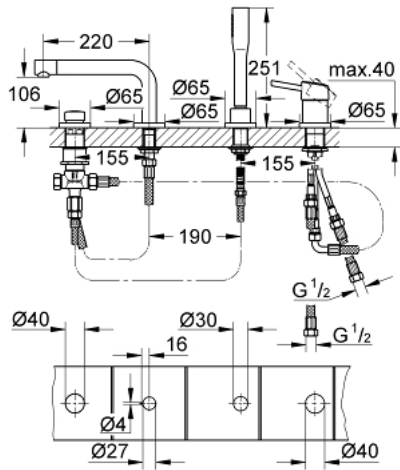

19 576 002 CONCETTO 4-HOLE BATH COMBINATION

PRODUCT DESCRIPTION

- Colour: chrome
- GROHE SilkMove 46 mm ceramic cartridge
- GROHE LongLife finish
- pre-assembled spout fixing
- single lever mixer operating element
- bath inlet with mousseur
- diverter bath/shower
- Euphoria Cosmopolitan hand shower 6.6 l/min
- metal shower hose 2000 mm (always chrome for any colour of the set)
- flexible connection hoses
- connection for shower hose
- protected against backflow
- can be used with 29 037

19 576 002 CONCETTO 4-HOLE BATH COMBINATION

SPARE PARTS, November 2016 – now

- 1: Lever (Spare part-nr. 46723000)
- 2: Cap (Spare part-nr. 46727000)
- 3: Cartridge (Spare part-nr. 46048000)
- 4: Tube (Spare part-nr. 07227000)
- 5: Dirt strainer (Spare part-nr. 0700200M)
- 6: Cone nut (Spare part-nr. 08864000)
- 7: Spring (Spare part-nr. 00869000)
- 8: Diverter knob (Spare part-nr. 46721000)
- 9: Diverter (Spare part-nr. 45443000)
- 9.1: Sealing washer Ø6 x Ø2 (Spare part-nr. 0128300M)
- 9.2: Sealing washer (Spare part-nr. 0120500M)
- 10: Repl. kit for shank fastening (Spare part-nr. 45444000)
- 11: Non-return valve (Spare part-nr. 08565000)
- 12: Tube (Spare part-nr. 07300000)
- 13: Flow straightener (Spare part-nr. 46724000)
- 14: Tube (Spare part-nr. 48018000)
- 15: Tube (Spare part-nr. 48017000)
- 16: Metal hose (Spare part-nr. 28146000)
- 17: Temperature limiter (Spare part-nr. 46375000)*
- 18: Socket Spanner (Spare part-nr. 19332000)*