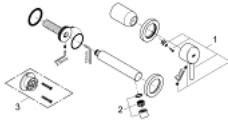

19 575 001 **CONCETTO 2-HOLE BASIN MIXER**
S-SIZE

PRODUCT DESCRIPTION

- Colour: chrome
- wall mounted
- trim set for use with rough-in set 23 571 000 / 32 635 000
- without concealed body
- metal rosette
- GROHE LongLife finish
- GROHE AquaGuide adjustable mousseur
- centre distance 110 mm
- projection 147 mm

19 575 001 **CONCETTO 2-HOLE BASIN MIXER**
S-SIZE

SPARE PARTS, March 2010 – now

1: Lever (Spare part-nr. 46756000)

2: Mousseur (Spare part-nr. 48072000)

3: Extension (Spare part-nr. 46627000)*

* Optional accessories