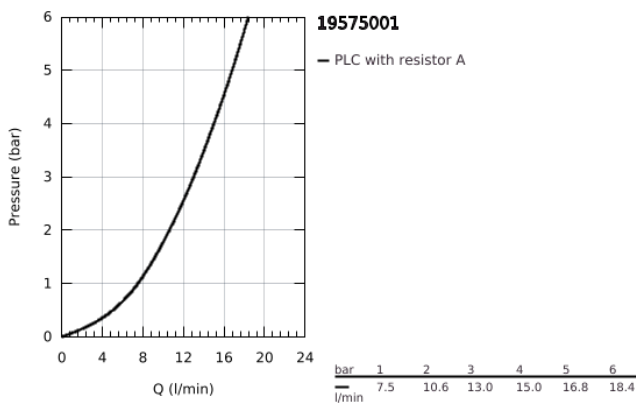

19 575 001 **CONCETTO 2-HOLE BASIN MIXER**
S-SIZE

PRODUCT DESCRIPTION

- Colour: chrome
- wall mounted
- trim set for use with rough-in set 23 571 000 / 32 635 000
- without concealed body
- metal rosette
- GROHE LongLife finish
- GROHE AquaGuide adjustable mousseur
- centre distance 110 mm
- projection 147 mm

19 575 001 **CONCETTO 2-HOLE BASIN MIXER**
S-SIZE

SPARE PARTS, March 2010 – now

1: Lever (Spare part-nr. 46756000)

2: Mousseur (Spare part-nr. 48072000)

3: Extension (Spare part-nr. 46627000)*

* Optional accessories