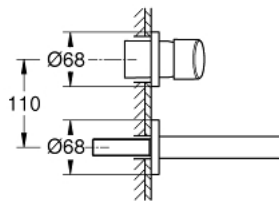

19 575 001 **CONCETTO 2-HOLE BASIN MIXER**
S-SIZE

PRODUCT DESCRIPTION

- Colour: chrome
- wall mounted
- trim set for use with rough-in set 23 571 000 / 32 635 000
- without concealed body
- metal rosette
- GROHE LongLife finish
- GROHE AquaGuide adjustable mousseur
- centre distance 110 mm
- projection 147 mm

19 575 001 **CONCETTO 2-HOLE BASIN MIXER**
S-SIZE

SPARE PARTS, March 2010 – now

1: Lever (Spare part-nr. 46756000)

2: Mousseur (Spare part-nr. 48072000)

3: Extension (Spare part-nr. 46627000)*

* Optional accessories