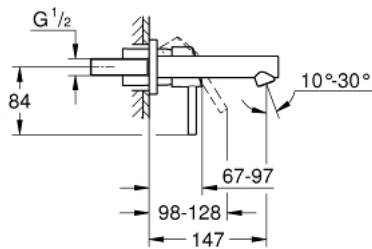

19 575 001 **CONCETTO 2-HOLE BASIN MIXER**
S-SIZE

PRODUCT DESCRIPTION

- Colour: chrome
- wall mounted
- trim set for use with rough-in set 23 571 000 / 32 635 000
- without concealed body
- metal rosette
- GROHE LongLife finish
- GROHE AquaGuide adjustable mousseur
- centre distance 110 mm
- projection 147 mm

19 575 001 **CONCETTO 2-HOLE BASIN MIXER**
S-SIZE

SPARE PARTS, March 2010 – now

1: Lever (Spare part-nr. 46756000)

2: Mousseur (Spare part-nr. 48072000)

3: Extension (Spare part-nr. 46627000)*

* Optional accessories