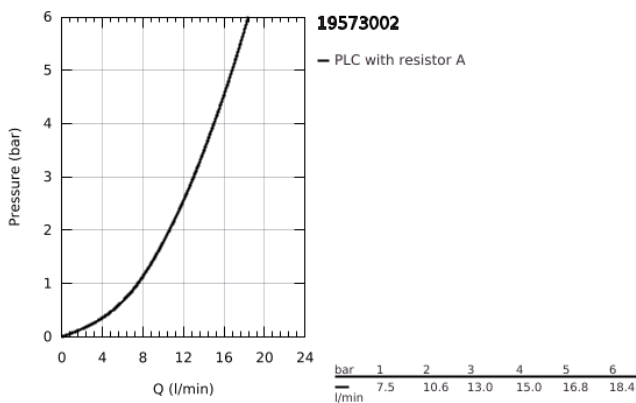

19 573 002 **EURODISC COSMOPOLITAN 2-HOLE BASIN MIXER**
M-SIZE

PRODUCT DESCRIPTION

- Colour: chrome
- wall mounted
- trim set for use with rough-in set 23 571 000 / 32 635 000
- without concealed body
- metal rosette
- GROHE LongLife finish
- GROHE AquaGuide
- centre distance 110 mm
- projection 170 mm

19 573 002 **EURODISC COSMOPOLITAN 2-HOLE BASIN MIXER**
M-SIZE

SPARE PARTS, September 2019 – now

1: Lever (Spare part-nr. 46742000)

2: Flow straightener (Spare part-nr. 64451000)

3: Extension (Spare part-nr. 46943000)*