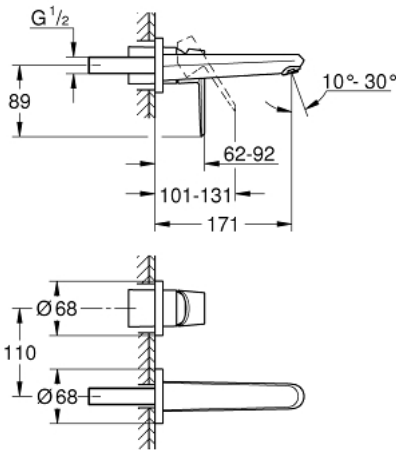

19 573 002 **EURODISC COSMOPOLITAN 2-HOLE BASIN MIXER**
M-SIZE

PRODUCT DESCRIPTION

- Colour: chrome
- wall mounted
- trim set for use with rough-in set 23 571 000 / 32 635 000
- without concealed body
- metal rosette
- GROHE LongLife finish
- GROHE AquaGuide
- centre distance 110 mm
- projection 170 mm

19 573 002 **EURODISC COSMOPOLITAN 2-HOLE BASIN MIXER**
M-SIZE

SPARE PARTS, September 2019 – now

1: Lever (Spare part-nr. 46742000)

2: Flow straightener (Spare part-nr. 64451000)

3: Extension (Spare part-nr. 46943000)*