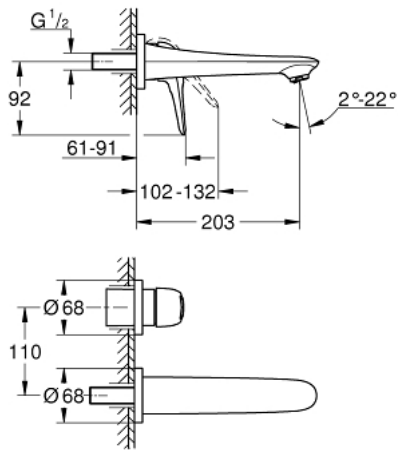

19 571 003 **EUROSTYLE 2-HOLE BASIN MIXER**
M-SIZE

PRODUCT DESCRIPTION

- Colour: chrome
- wall mounted
- without concealed body
- trim set for use with rough-in set 23 571 000 / 32 635 000
- metal rosette
- loop metal lever
- GROHE LongLife finish
- GROHE EcoJoy - less water, perfect flow
- maximum flow rate (at 3 bar): 5 l/min
- GROHE AquaGuide adjustable mousseur
- centre distance 110 mm
- projection 203 mm

19 571 003 **EUROSTYLE 2-HOLE BASIN MIXER**
M-SIZE

SPARE PARTS, January 2015 – now

1: Lever (Spare part-nr. 46941000)

2: Flow straightener (Spare part-nr. 46837000)

3: Extension (Spare part-nr. 46943000)*