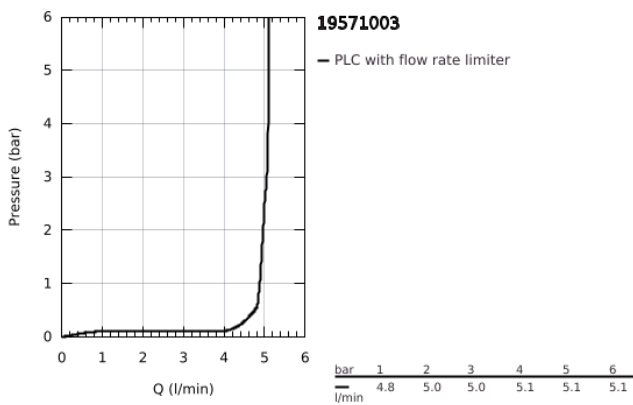

19 571 003 **EUROSTYLE 2-HOLE BASIN MIXER**
M-SIZE

PRODUCT DESCRIPTION

- Colour: chrome
- wall mounted
- without concealed body
- trim set for use with rough-in set 23 571 000 / 32 635 000
- metal rosette
- loop metal lever
- GROHE LongLife finish
- GROHE EcoJoy - less water, perfect flow
- maximum flow rate (at 3 bar): 5 l/min
- GROHE AquaGuide adjustable mousseur
- centre distance 110 mm
- projection 203 mm

19 571 003 **EUROSTYLE 2-HOLE BASIN MIXER**
M-SIZE

SPARE PARTS, January 2015 – now

1: Lever (Spare part-nr. 46941000)

2: Flow straightener (Spare part-nr. 46837000)

3: Extension (Spare part-nr. 46943000)*