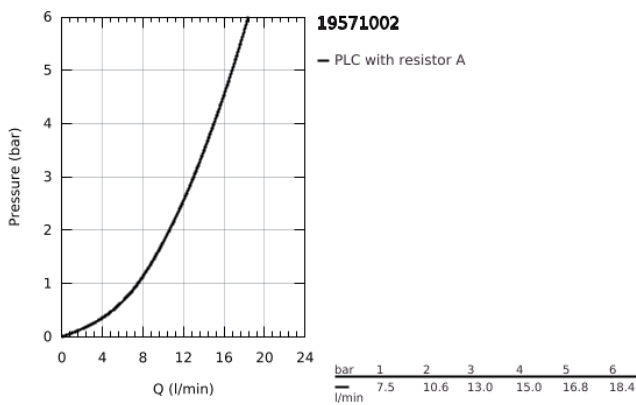

19 571 002 **EUROSTYLE COSMOPOLITAN 2-HOLE BASIN MIXER**  
**S-SIZE**

**PRODUCT DESCRIPTION**

- Colour: chrome
- wall mounted
- trim set for use with rough-in set 23 571 000 / 32 635 000
- without concealed body
- metal rosette
- GROHE LongLife finish
- GROHE AquaGuide adjustable mousseur
- centre distance 110 mm
- projection 171 mm

19 571 002 **EUROSTYLE COSMOPOLITAN 2-HOLE BASIN MIXER**  
**S-SIZE**

**SPARE PARTS**, February 2019 – now

1: Lever (Spare part-nr. 46751000)

2: Flow straightener (Spare part-nr. 64451000)

3: Extension (Spare part-nr. 46943000)\*