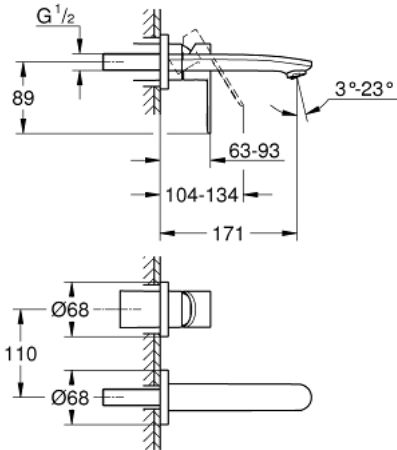

19 571 002 **EUROSTYLE COSMOPOLITAN 2-HOLE BASIN MIXER**  
**S-SIZE**

**PRODUCT DESCRIPTION**

- Colour: chrome
- wall mounted
- trim set for use with rough-in set 23 571 000 / 32 635 000
- without concealed body
- metal rosette
- GROHE LongLife finish
- GROHE AquaGuide adjustable mousseur
- centre distance 110 mm
- projection 171 mm

19 571 002 **EUROSTYLE COSMOPOLITAN 2-HOLE BASIN MIXER**  
**S-SIZE**

**SPARE PARTS**, February 2019 – now

1: Lever (Spare part-nr. 46751000)

2: Flow straightener (Spare part-nr. 64451000)

3: Extension (Spare part-nr. 46943000)\*