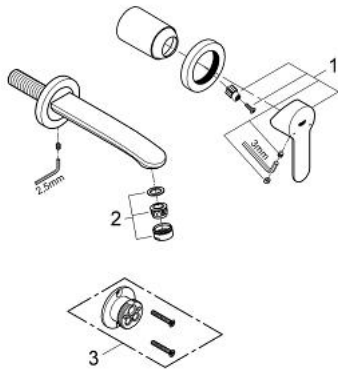

19 571 002 **EUROSTYLE COSMOPOLITAN 2-HOLE BASIN MIXER**
S-SIZE

SPARE PARTS, February 2019 – now

- 1: Lever (Spare part-nr. 46751000)
- 2: Flow straightener (Spare part-nr. 64451000)
- 3: Extension (Spare part-nr. 46943000)*

* Optional accessories

19 571 002 **EUROSTYLE COSMOPOLITAN 2-HOLE BASIN MIXER**
S-SIZE

SPARE PARTS, March 2010 – February 2019

1: Lever (Spare part-nr. 46751000)

2: Flow straightener (Spare part-nr. 64451000)