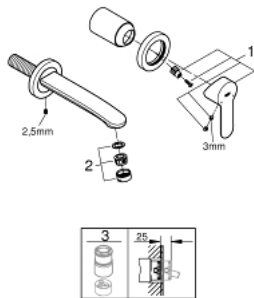

19 571 002 **EUROSTYLE COSMOPOLITAN 2-HOLE BASIN MIXER**
S-SIZE

SPARE PARTS, February 2019 – now

- 1: Lever (Spare part-nr. 46751000)
- 2: Flow straightener (Spare part-nr. 64451000)
- 3: Extension (Spare part-nr. 46943000)*

* Optional accessories

19 571 002 **EUROSTYLE COSMOPOLITAN 2-HOLE BASIN MIXER**
S-SIZE

SPARE PARTS, March 2010 – February 2019

1: Lever (Spare part-nr. 46751000)

2: Flow straightener (Spare part-nr. 64451000)