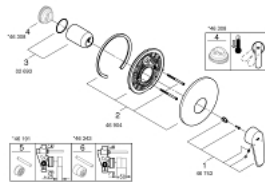

## 19 549 002 EURODISC COSMOPOLITAN SINGLE-LEVER SHOWER MIXER

### PRODUCT DESCRIPTION

- Colour: chrome
- trim set for use with rough-in box 33 963 001, 33 964 001, 33 965 001
- without concealed body
- GROHE LongLife finish
- escutcheon- and shaft-sealing
- wall escutcheon
- covered fixing

### SPARE PARTS, December 2015 – now

- 1: Lever (Spare part-nr. 46743000)
- 2: Escutcheon (Spare part-nr. 46904000)
- 3: Cap (Spare part-nr. 02693000)
- 4: Temperature limiter (Spare part-nr. 46308000)\*
- 5: Extension set (Spare part-nr. 46191000)\*
- 6: Extension set (Spare part-nr. 46343000)\*