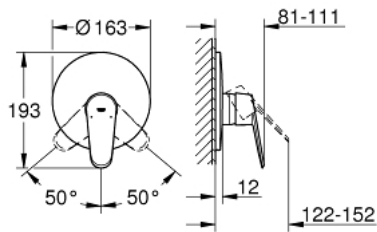

### PRODUCT DESCRIPTION

- Colour: chrome
- trim set for use with rough-in box 33 963 001, 33 964 001, 33 965 001
- without concealed body
- GROHE LongLife finish
- escutcheon- and shaft-sealing
- wall escutcheon
- covered fixing