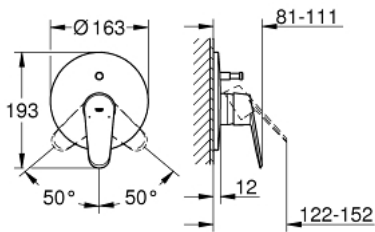

### PRODUCT DESCRIPTION

- Colour: chrome
- set for final installation for
- 33 963 000
- without concealed body
- GROHE LongLife finish
- automatic diverter: bath/shower
- escutcheon- and shaft-sealing
- wall escutcheon
- covered fixing