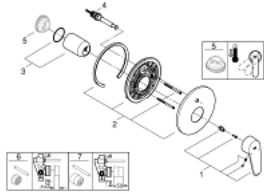

### PRODUCT DESCRIPTION

- Colour: chrome
- set for final installation for
- 33 963 000
- without concealed body
- GROHE LongLife finish
- automatic diverter: bath/shower
- escutcheon- and shaft-sealing
- wall escutcheon
- covered fixing

### SPARE PARTS, December 2015 – now

- 1: Lever (Spare part-nr. 46743000)
- 2: Escutcheon (Spare part-nr. 46905000)
- 3: Cap (Spare part-nr. 02693000)
- 4: Diverter (Spare part-nr. 46737000)
- 5: Temperature limiter (Spare part-nr. 46308000)\*
- 6: Extension set (Spare part-nr. 46191000)\*
- 7: Extension set (Spare part-nr. 46343000)\*