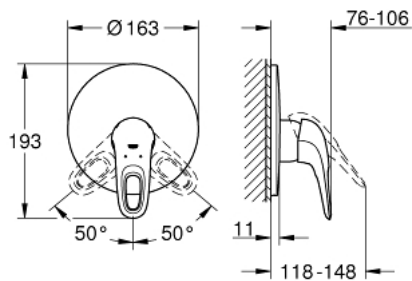

19 507 003 EUROSTYLE SINGLE-LEVER SHOWER MIXER

PRODUCT DESCRIPTION

- Colour: chrome
- trim set for use with rough-in box 33 963 001, 33 964 001, 33 965 001
- without concealed body
- loop metal lever
- GROHE LongLife finish
- GROHE FastFixation covered fixation
- escutcheon- and shaft-sealing
- metal wall escutcheon

19 507 003 EUROSTYLE SINGLE-LEVER SHOWER MIXER

SPARE PARTS, January 2015 – now

1: Lever (Spare part-nr. 46940000)

2: Escutcheon (Spare part-nr. 46904000)

3: Temperature limiter (Spare part-nr. 46308000)*

4: Extension set (Spare part-nr. 46191000)*