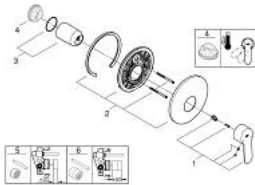

19 507 002 EUROSTYLE COSMOPOLITAN SINGLE-LEVER SHOWER MIXER

PRODUCT DESCRIPTION

- Colour: chrome
- trim set for use with rough-in box 33 963 001, 33 964 001, 33 965 001
- without concealed body
- GROHE LongLife finish
- escutcheon- and shaft-sealing
- wall escutcheon
- covered fixing

19 507 002 EUROSTYLE COSMOPOLITAN SINGLE-LEVER SHOWER MIXER

SPARE PARTS, December 2015 – now

- 1: Lever (Spare part-nr. 46752000)
- 2: Escutcheon (Spare part-nr. 46904000)
- 3: Cap (Spare part-nr. 02693000)
- 4: Temperature limiter (Spare part-nr. 46308000)*
- 5: Extension set (Spare part-nr. 46191000)*
- 6: Extension set (Spare part-nr. 46343000)*