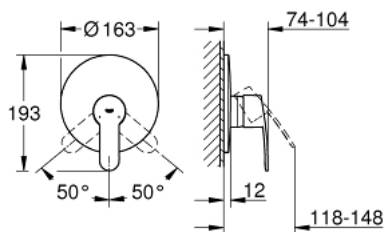

19 507 002 EUROSTYLE COSMOPOLITAN SINGLE-LEVER SHOWER MIXER

PRODUCT DESCRIPTION

- Colour: chrome
- trim set for use with rough-in box 33 963 001, 33 964 001, 33 965 001
- without concealed body
- GROHE LongLife finish
- escutcheon- and shaft-sealing
- wall escutcheon
- covered fixing

19 507 002 EUROSTYLE COSMOPOLITAN SINGLE-LEVER SHOWER MIXER

SPARE PARTS, December 2015 – now

- 1: Lever (Spare part-nr. 46752000)
- 2: Escutcheon (Spare part-nr. 46904000)
- 3: Cap (Spare part-nr. 02693000)
- 4: Temperature limiter (Spare part-nr. 46308000)*
- 5: Extension set (Spare part-nr. 46191000)*
- 6: Extension set (Spare part-nr. 46343000)*