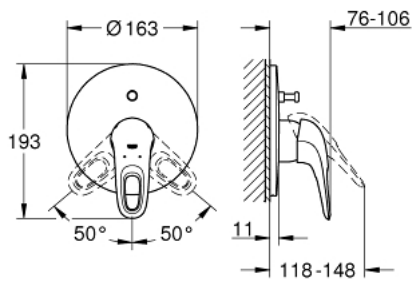

## 19 506 003 EUROSTYLE SINGLE-LEVER BATH MIXER

### PRODUCT DESCRIPTION

- Colour: chrome
- trim set for use with rough-in box 33 963 001 or 33 965 001
- without concealed body
- loop metal lever
- GROHE LongLife finish
- GROHE FastFixation covered fixation
- automatic diverter: bath/shower
- escutcheon- and shaft-sealing
- metal wall escutcheon

### SPARE PARTS, January 2015 – now

- 1: Lever (Spare part-nr. 46940000)
  - 2: Escutcheon (Spare part-nr. 46905000)
  - 3: Diverter (Spare part-nr. 46737000)
  - 4: Temperature limiter (Spare part-nr. 46308000)\*
  - 5: Extension set (Spare part-nr. 46191000)\*
  - 6: Extension set (Spare part-nr. 46343000)\*
- \* Optional accessories