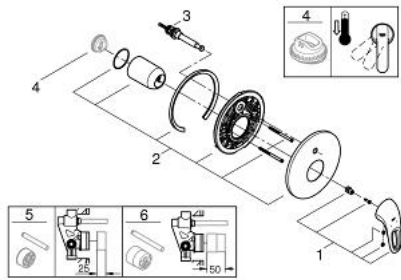

## 19 506 003 EUROSTYLE SINGLE-LEVER BATH MIXER

### PRODUCT DESCRIPTION

- Colour: chrome
- trim set for use with rough-in box 33 963 001 or 33 965 001
- without concealed body
- loop metal lever
- GROHE LongLife finish
- GROHE FastFixation covered fixation
- automatic diverter: bath/shower
- escutcheon- and shaft-sealing
- metal wall escutcheon

### SPARE PARTS, January 2015 – now

- 1: Lever (Spare part-nr. 46940000)
  - 2: Escutcheon (Spare part-nr. 46905000)
  - 3: Diverter (Spare part-nr. 46737000)
  - 4: Temperature limiter (Spare part-nr. 46308000)\*
  - 5: Extension set (Spare part-nr. 46191000)\*
  - 6: Extension set (Spare part-nr. 46343000)\*
- \* Optional accessories