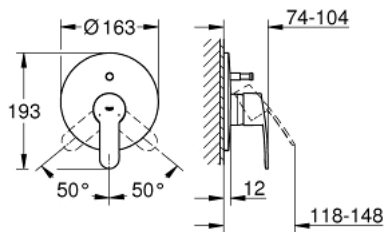

19 506 002 EUROSTYLE COSMOPOLITAN SINGLE-LEVER BATH MIXER

PRODUCT DESCRIPTION

- Colour: chrome
- trim set for use with rough-in box 33 963 001 or 33 965 001
- without concealed body
- GROHE LongLife finish
- automatic diverter: bath/shower
- escutcheon- and shaft-sealing
- wall escutcheon
- covered fixing

19 506 002 EUROSTYLE COSMOPOLITAN SINGLE-LEVER BATH MIXER

SPARE PARTS, December 2015 – now

- 1: Lever (Spare part-nr. 46752000)
- 2: Escutcheon (Spare part-nr. 46905000)
- 3: Cap (Spare part-nr. 02693000)
- 4: Diverter (Spare part-nr. 46737000)
- 5: Temperature limiter (Spare part-nr. 46308000)*
- 6: Extension set (Spare part-nr. 46191000)*
- 7: Extension set (Spare part-nr. 46343000)*