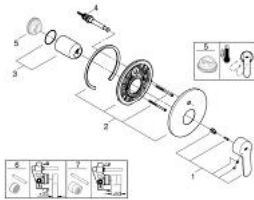

19 506 002 EUROSTYLE COSMOPOLITAN SINGLE-LEVER BATH MIXER

PRODUCT DESCRIPTION

- Colour: chrome
- trim set for use with rough-in box 33 963 001 or 33 965 001
- without concealed body
- GROHE LongLife finish
- automatic diverter: bath/shower
- escutcheon- and shaft-sealing
- wall escutcheon
- covered fixing

19 506 002 EUROSTYLE COSMOPOLITAN SINGLE-LEVER BATH MIXER

SPARE PARTS, December 2015 – now

- 1: Lever (Spare part-nr. 46752000)
- 2: Escutcheon (Spare part-nr. 46905000)
- 3: Cap (Spare part-nr. 02693000)
- 4: Diverter (Spare part-nr. 46737000)
- 5: Temperature limiter (Spare part-nr. 46308000)*
- 6: Extension set (Spare part-nr. 46191000)*
- 7: Extension set (Spare part-nr. 46343000)*