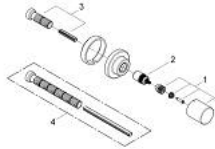

19 470 000 GROHTHERM 3000 COSMOPOLITAN CONCEALED VALVE EXPOSED PART

PRODUCT DESCRIPTION

- Colour: chrome
- trim set for 35 028 000
- GROHE LongLife finish
- for concealed valves 29 800 1/2", 29 802 3/4", 29 805 1"
- installation depth infinitely adjustable 20-80 mm
- metall escutcheon with wall sealing
- shut-off valve

19 470 000 GROHTHERM 3000 COSMOPOLITAN CONCEALED VALVE EXPOSED PART

SPARE PARTS, September 2007 – now

- 1: Shut-off handle (Spare part-nr. 47806000)
- 2: Extension for spindle (Spare part-nr. 45204000)
- 3: Extension-set, 80 mm (Spare part-nr. 45202000)
- 4: Extension-set 200 mm (Spare part-nr. 45203000)*