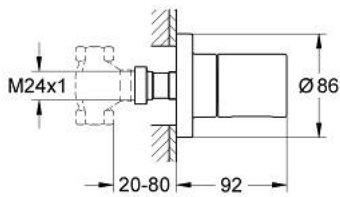

19 470 000 GROHTHERM 3000 COSMOPOLITAN CONCEALED VALVE EXPOSED PART

PRODUCT DESCRIPTION

- Colour: chrome
- trim set for 35 028 000
- GROHE LongLife finish
- for concealed valves 29 800 1/2", 29 802 3/4", 29 805 1"
- installation depth infinitely adjustable 20-80 mm
- metall escutcheon with wall sealing
- shut-off valve

19 470 000 GROHTHERM 3000 COSMOPOLITAN CONCEALED VALVE EXPOSED PART

SPARE PARTS, September 2007 – now

- 1: Shut-off handle (Spare part-nr. 47806000)
- 2: Extension for spindle (Spare part-nr. 45204000)
- 3: Extension-set, 80 mm (Spare part-nr. 45202000)
- 4: Extension-set 200 mm (Spare part-nr. 45203000)*