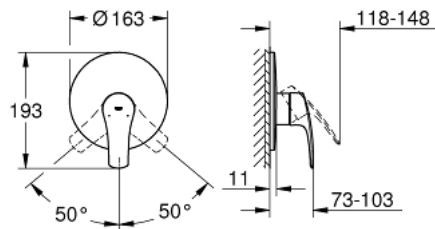

19 451 243 3 EUROSMART SINGLE-LEVER SHOWER MIXER

PRODUCT DESCRIPTION

- Colour: matte black
- trim set for use with rough-in set 33 964 001
- without concealed body
- GROHE FastFixation escutcheon with covered fixation
- escutcheon- and shaft-sealing
- metal wall escutcheon

19 451 243 3 **EUROSMART SINGLE-LEVER SHOWER MIXER**

SPARE PARTS, February 2023 – now

- 1: Lever (Spare part-nr. 485492430)
- 2: escutcheon (Spare part-nr. 469042430)
- 3: cap (Spare part-nr. 068742430)
- 4: Temperature limiter (Spare part-nr. 46308000)*
- 5: Extension set (Spare part-nr. 46191000)*
- 6: Extension set (Spare part-nr. 46343000)*