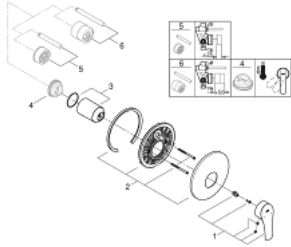

19 451 243 3 EUROSMART SINGLE-LEVER SHOWER MIXER

PRODUCT DESCRIPTION

- Colour: matte black
- trim set for use with rough-in set 33 964 001
- without concealed body
- GROHE FastFixation escutcheon with covered fixation
- escutcheon- and shaft-sealing
- metal wall escutcheon

19 451 243 3 **EUROSMART SINGLE-LEVER SHOWER MIXER**

SPARE PARTS, February 2023 – now

- 1: Lever (Spare part-nr. 485492430)
- 2: escutcheon (Spare part-nr. 469042430)
- 3: cap (Spare part-nr. 068742430)
- 4: Temperature limiter (Spare part-nr. 46308000)*
- 5: Extension set (Spare part-nr. 46191000)*
- 6: Extension set (Spare part-nr. 46343000)*