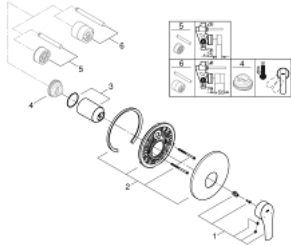

## 19 451 003 EUROSMART SINGLE-LEVER SHOWER MIXER

### PRODUCT DESCRIPTION

- Colour: chrome
- trim set for use with rough-in set 33 964 001
- without concealed body
- GROHE LongLife finish
- GROHE FastFixation escutcheon with covered fixation
- escutcheon- and shaft-sealing
- metal wall escutcheon

### SPARE PARTS, June 2020 – now

- 1: Lever (Spare part-nr. 48549000)
- 2: Escutcheon (Spare part-nr. 46904000)
- 3: Cap (Spare part-nr. 06874000)
- 4: Temperature limiter (Spare part-nr. 46308000)\*
- 5: Extension set (Spare part-nr. 46191000)\*
- 6: Extension set (Spare part-nr. 46343000)\*