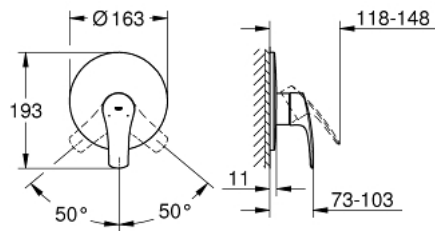

## 19 451 003 EUROSMART SINGLE-LEVER SHOWER MIXER

### PRODUCT DESCRIPTION

- Colour: chrome
- trim set for use with rough-in set 33 964 001
- without concealed body
- GROHE LongLife finish
- GROHE FastFixation escutcheon with covered fixation
- escutcheon- and shaft-sealing
- metal wall escutcheon