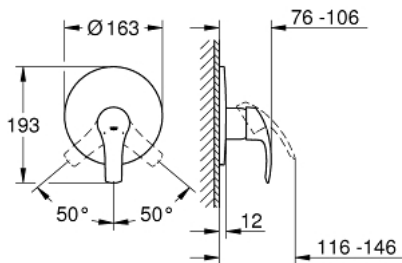

19 451 002 EUROSMART SINGLE-LEVER SHOWER MIXER

PRODUCT DESCRIPTION

- Colour: chrome
- trim set for use with rough-in box 33 963 001, 33 964 001, 33 965 001
- without concealed body
- GROHE LongLife finish
- GROHE FastFixation covered fixation
- escutcheon- and shaft-sealing
- metal wall escutcheon

19 451 002 EUROSMART SINGLE-LEVER SHOWER MIXER

SPARE PARTS, October 2013 – now

- 1: Lever (Spare part-nr. 46903000)
 - 2: Escutcheon (Spare part-nr. 46904000)
 - 3: Temperature limiter (Spare part-nr. 46308000)*
 - 4: Extension set (Spare part-nr. 46191000)*
 - 5: Extension set (Spare part-nr. 46343000)*
- * Optional accessories