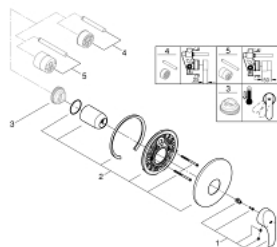

19 451 002 EUROSMART SINGLE-LEVER SHOWER MIXER

PRODUCT DESCRIPTION

- Colour: chrome
- trim set for use with rough-in box 33 963 001, 33 964 001, 33 965 001
- without concealed body
- GROHE LongLife finish
- GROHE FastFixation covered fixation
- escutcheon- and shaft-sealing
- metal wall escutcheon

19 451 002 EUROSMART SINGLE-LEVER SHOWER MIXER

SPARE PARTS, October 2013 – now

- 1: Lever (Spare part-nr. 46903000)
 - 2: Escutcheon (Spare part-nr. 46904000)
 - 3: Temperature limiter (Spare part-nr. 46308000)*
 - 4: Extension set (Spare part-nr. 46191000)*
 - 5: Extension set (Spare part-nr. 46343000)*
- * Optional accessories