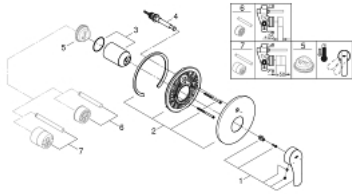

19 450 243 3 EUROSMART SINGLE-LEVER BATH MIXER

PRODUCT DESCRIPTION

- Colour: matte black
- trim set for use with rough-in box 33 963 001 or 33 965 001
- without concealed body
- FastFixation escutcheon with covered fixation
- automatic diverter: bath/shower
- escutcheon- and shaft-sealing
- metal wall escutcheon

19 450 243 3 EUROSMART SINGLE-LEVER BATH MIXER

SPARE PARTS, February 2023 – now

- 1: Lever (Spare part-nr. 485492430)
- 2: escutcheon (Spare part-nr. 469052430)
- 3: cap (Spare part-nr. 068742430)
- 4: diverter (Spare part-nr. 467372430)
- 5: Temperature limiter (Spare part-nr. 46308000)*
- 6: Extension set (Spare part-nr. 46191000)*
- 7: Extension set (Spare part-nr. 46343000)*