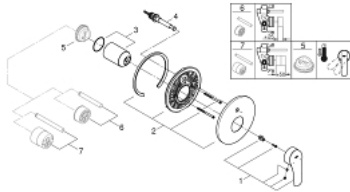

19 450 243 3 EUROSMART SINGLE-LEVER BATH MIXER

PRODUCT DESCRIPTION

- Colour: matte black
- trim set for use with rough-in box 33 963 001 or 33 965 001
- without concealed body
- GROHE FastFixation escutcheon with covered fixation
- automatic diverter: bath/shower
- escutcheon- and shaft-sealing
- metal wall escutcheon

19 450 243 3 **EUROSMART SINGLE-LEVER BATH MIXER**

SPARE PARTS, February 2023 – now

- 1: Lever (Spare part-nr. 485492430)
- 2: escutcheon (Spare part-nr. 469052430)
- 3: cap (Spare part-nr. 068742430)
- 4: diverter (Spare part-nr. 467372430)
- 5: Temperature limiter (Spare part-nr. 46308000)*
- 6: Extension set (Spare part-nr. 46191000)*
- 7: Extension set (Spare part-nr. 46343000)*