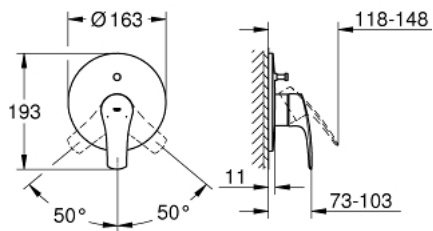

19 450 243 3 EUROSMART SINGLE-LEVER BATH MIXER

PRODUCT DESCRIPTION

- Colour: matte black
- trim set for use with rough-in box 33 963 001 or 33 965 001
- without concealed body
- GROHE FastFixation escutcheon with covered fixation
- automatic diverter: bath/shower
- escutcheon- and shaft-sealing
- metal wall escutcheon

19 450 243 3 **EUROSMART SINGLE-LEVER BATH MIXER**

SPARE PARTS, February 2023 – now

- 1: Lever (Spare part-nr. 485492430)
- 2: escutcheon (Spare part-nr. 469052430)
- 3: cap (Spare part-nr. 068742430)
- 4: diverter (Spare part-nr. 467372430)
- 5: Temperature limiter (Spare part-nr. 46308000)*
- 6: Extension set (Spare part-nr. 46191000)*
- 7: Extension set (Spare part-nr. 46343000)*