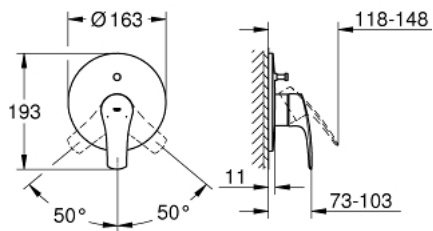

19 450 243 3 EUROSMART SINGLE-LEVER BATH MIXER

PRODUCT DESCRIPTION

- Colour: matte black
- trim set for use with rough-in box 33 963 001 or 33 965 001
- without concealed body
- FastFixation escutcheon with covered fixation
- automatic diverter: bath/shower
- escutcheon- and shaft-sealing
- metal wall escutcheon

19 450 243 3 EUROSMART SINGLE-LEVER BATH MIXER

SPARE PARTS, February 2023 – now

- 1: Lever (Spare part-nr. 485492430)
- 2: escutcheon (Spare part-nr. 469052430)
- 3: cap (Spare part-nr. 068742430)
- 4: diverter (Spare part-nr. 467372430)
- 5: Temperature limiter (Spare part-nr. 46308000)*
- 6: Extension set (Spare part-nr. 46191000)*
- 7: Extension set (Spare part-nr. 46343000)*