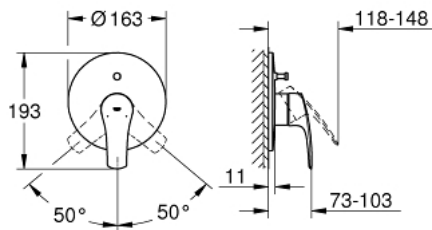

19 450 003 EUROSMART SINGLE-LEVER BATH MIXER

PRODUCT DESCRIPTION

- Colour: chrome
- trim set for use with rough-in box 33 963 001 or 33 965 001
- without concealed body
- GROHE LongLife finish
- GROHE FastFixation escutcheon with covered fixation
- automatic diverter: bath/shower
- escutcheon- and shaft-sealing
- metal wall escutcheon

19 450 003 EUROSMART SINGLE-LEVER BATH MIXER

SPARE PARTS, June 2020 – now

- 1: Lever (Spare part-nr. 48549000)
- 2: Escutcheon (Spare part-nr. 46905000)
- 3: Cap (Spare part-nr. 06874000)
- 4: Diverter (Spare part-nr. 46737000)
- 5: Temperature limiter (Spare part-nr. 46308000)*
- 6: Extension set (Spare part-nr. 46191000)*
- 7: Extension set (Spare part-nr. 46343000)*