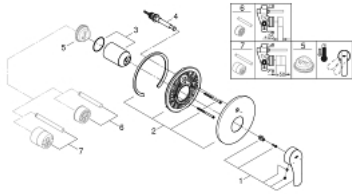

19 450 003 EUROSMART SINGLE-LEVER BATH MIXER

PRODUCT DESCRIPTION

- Colour: chrome
- trim set for use with rough-in box 33 963 001 or 33 965 001
- without concealed body
- GROHE LongLife finish
- GROHE FastFixation escutcheon with covered fixation
- automatic diverter: bath/shower
- escutcheon- and shaft-sealing
- metal wall escutcheon

19 450 003 EUROSMART SINGLE-LEVER BATH MIXER

SPARE PARTS, June 2020 – now

- 1: Lever (Spare part-nr. 48549000)
- 2: Escutcheon (Spare part-nr. 46905000)
- 3: Cap (Spare part-nr. 06874000)
- 4: Diverter (Spare part-nr. 46737000)
- 5: Temperature limiter (Spare part-nr. 46308000)*
- 6: Extension set (Spare part-nr. 46191000)*
- 7: Extension set (Spare part-nr. 46343000)*