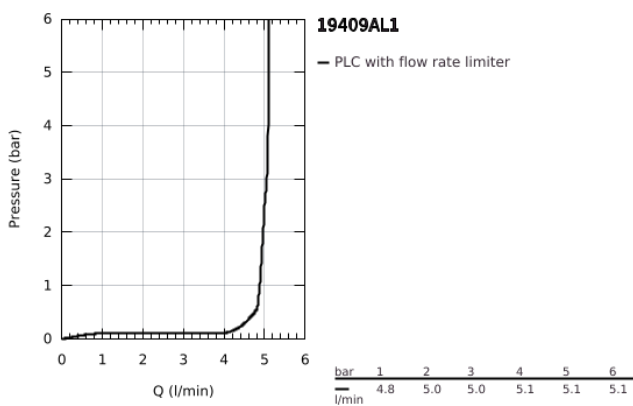

19 409 AL1 LINEARE 2-HOLE BASIN MIXER M-SIZE

PRODUCT DESCRIPTION

- Colour: brushed hard graphite
- wall mounted
- trim set for use with rough-in set 23 571 000 / 32 635 000
- without concealed body
- metal rosette
- GROHE LongLife finish
- GROHE EcoJoy - less water, perfect flow
- maximum flow rate (at 3 bar): 5 l/min
- GROHE AquaGuide adjustable mousseur
- centre distance 110 mm
- projection 149 mm

19 409 AL1 LINEARE 2-HOLE BASIN MIXER M-SIZE

SPARE PARTS, March 2019 – now

1: Lever (Spare part-nr. 46982AL0)

2: Flow straightener (Spare part-nr. 46837AL0)

3: Extension (Spare part-nr. 46943000)*

* Optional accessories