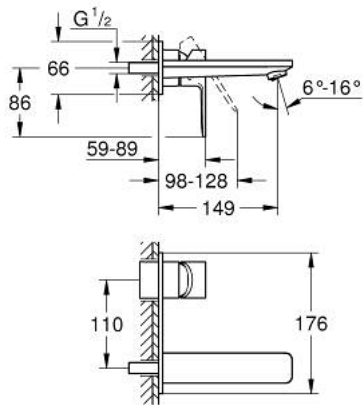

19 409 AL1 LINEARE 2-HOLE BASIN MIXER M-SIZE

PRODUCT DESCRIPTION

- Colour: brushed hard graphite
- wall mounted
- trim set for use with rough-in set 23 571 000 / 32 635 000
- without concealed body
- metal rosette
- GROHE LongLife finish
- GROHE EcoJoy - less water, perfect flow
- maximum flow rate (at 3 bar): 5 l/min
- GROHE AquaGuide adjustable mousseur
- centre distance 110 mm
- projection 149 mm

19 409 AL1 LINEARE 2-HOLE BASIN MIXER M-SIZE

SPARE PARTS, March 2019 – now

1: Lever (Spare part-nr. 46982AL0)

2: Flow straightener (Spare part-nr. 46837AL0)

3: Extension (Spare part-nr. 46943000)*

* Optional accessories