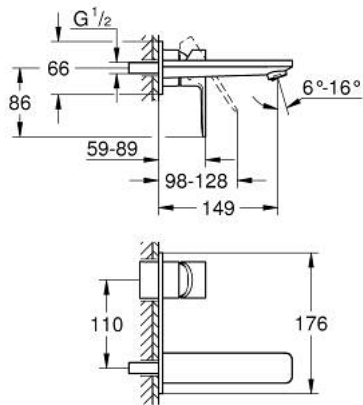

19 409 001 LINEARE 2-HOLE BASIN MIXER
M-SIZE

PRODUCT DESCRIPTION

- Colour: chrome
- wall mounted
- trim set for use with rough-in set 23 571 000 / 32 635 000
- without concealed body
- metal rosette
- GROHE LongLife finish
- AquaCalibrator
- maximum flow rate (at 3 bar): 5 l/min
- GROHE AquaGuide adjustable mousseur
- centre distance 110 mm
- projection 149 mm

19 409 001 **LINEARE 2-HOLE BASIN MIXER**
M-SIZE

SPARE PARTS, July 2016 – now

1: Lever (Spare part-nr. 46982000)

2: Flow straightener (Spare part-nr. 46837000)

3: Extension (Spare part-nr. 46943000)*

* Optional accessories