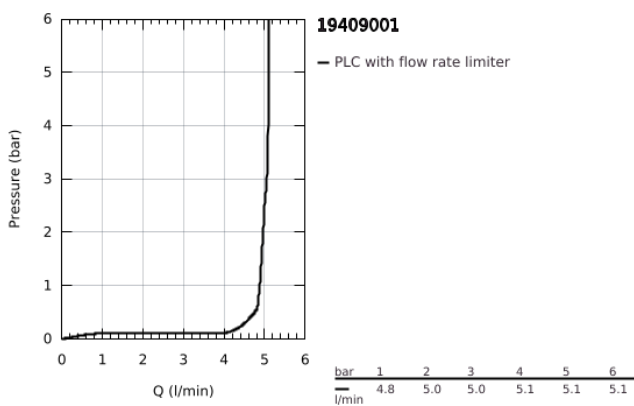

19 409 001 LINEARE 2-HOLE BASIN MIXER
M-SIZE

PRODUCT DESCRIPTION

- Colour: chrome
- wall mounted
- trim set for use with rough-in set 23 571 000 / 32 635 000
- without concealed body
- metal rosette
- GROHE LongLife finish
- AquaCalibrator
- maximum flow rate (at 3 bar): 5 l/min
- GROHE AquaGuide adjustable mousseur
- centre distance 110 mm
- projection 149 mm

19 409 001 **LINEARE 2-HOLE BASIN MIXER**
M-SIZE

SPARE PARTS, July 2016 – now

1: Lever (Spare part-nr. 46982000)

2: Flow straightener (Spare part-nr. 46837000)

3: Extension (Spare part-nr. 46943000)*

* Optional accessories