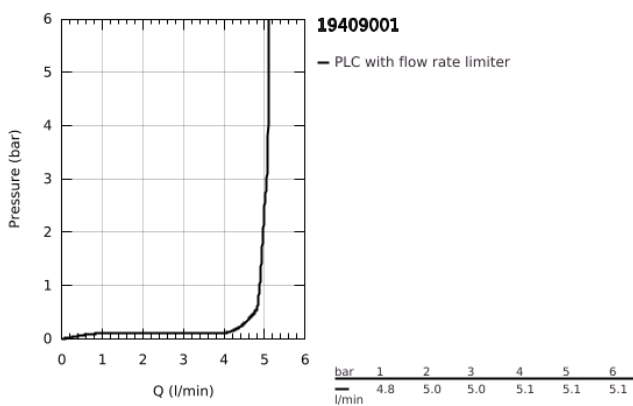

19 409 001 LINEARE 2-HOLE BASIN MIXER
M-SIZE

PRODUCT DESCRIPTION

- Colour: chrome
- wall mounted
- trim set for use with rough-in set 23 571 000 / 32 635 000
- without concealed body
- metal rosette
- GROHE LongLife finish
- GROHE EcoJoy - less water, perfect flow
- maximum flow rate (at 3 bar): 5 l/min
- GROHE AquaGuide adjustable mousseur
- centre distance 110 mm
- projection 149 mm

19 409 001 **LINEARE 2-HOLE BASIN MIXER**
M-SIZE

SPARE PARTS, July 2016 – now

1: Lever (Spare part-nr. 46982000)

2: Flow straightener (Spare part-nr. 46837000)

3: Extension (Spare part-nr. 46943000)*

* Optional accessories