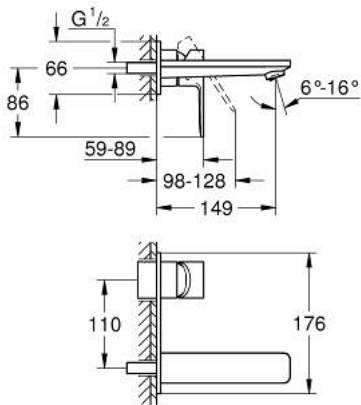

19 409 001 LINEARE 2-HOLE BASIN MIXER
M-SIZE

PRODUCT DESCRIPTION

- Colour: chrome
- wall mounted
- trim set for use with rough-in set 23 571 000 / 32 635 000
- without concealed body
- metal rosette
- GROHE LongLife finish
- GROHE EcoJoy - less water, perfect flow
- maximum flow rate (at 3 bar): 5 l/min
- GROHE AquaGuide adjustable mousseur
- centre distance 110 mm
- projection 149 mm

19 409 001 **LINEARE 2-HOLE BASIN MIXER**
M-SIZE

SPARE PARTS, July 2016 – now

1: Lever (Spare part-nr. 46982000)

2: Flow straightener (Spare part-nr. 46837000)

3: Extension (Spare part-nr. 46943000)*

* Optional accessories