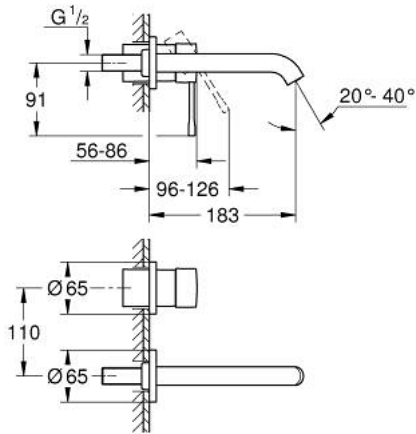

19 408 243 1 **ESSENCE 2-HOLE BASIN MIXER**
M-SIZE

PRODUCT DESCRIPTION

- Colour: matte black
- wall mounted
- trim set for use with rough-in set 23 571 000 / 32 635 000
- without concealed body
- metal rosette
- GROHE EcoJoy mousseur 5.7 l/min
- GROHE AquaGuide adjustable mousseur
- centre distance 110 mm
- projection 183 mm

19 408 243 1 ESSENCE 2-HOLE BASIN MIXER M-SIZE

SPARE PARTS, May 2024 – now

- 1: Lever (Spare part-nr. 469162430)
 - 2: Outlet (Spare part-nr. 486382430)
 - 2.1: Mousseur (Spare part-nr. 48480000)
 - 2.2: Screw (Spare part-nr. 43094000)
 - 3: Extension (Spare part-nr. 46943000)*
- * Optional accessories