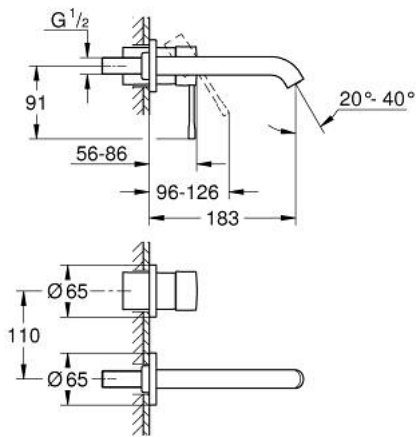

19 408 243 1 **ESSENCE 2-HOLE BASIN MIXER**
M-SIZE

PRODUCT DESCRIPTION

- Colour: matte black
- wall mounted
- trim set for use with rough-in set 23 571 000 / 32 635 000
- without concealed body
- metal rosette
- GROHE EcoJoy - less water, perfect flow
- maximum flow rate (at 3 bar): 5.7 l/min
- GROHE AquaGuide adjustable mousseur
- centre distance 110 mm
- projection 183 mm

19 408 243 1 **ESSENCE 2-HOLE BASIN MIXER**
M-SIZE

SPARE PARTS, May 2024 – now

- 1: Lever (Spare part-nr. 469162430)
- 2: Outlet (Spare part-nr. 486382430)
- 2.1: Mousseur (Spare part-nr. 48480000)
- 2.2: Screw (Spare part-nr. 43094000)
- 3: Extension (Spare part-nr. 46943000)*
- * Optional accessories