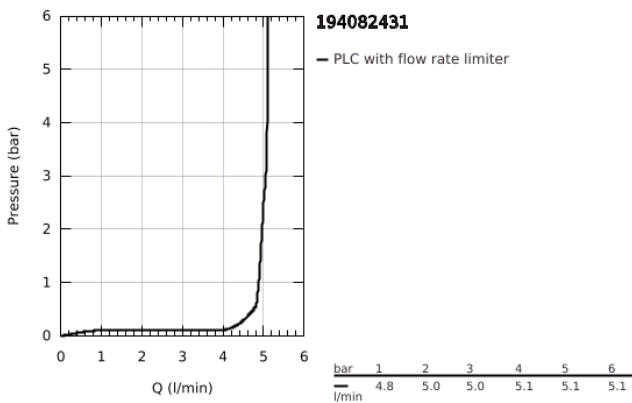

19 408 243 1 **ESSENCE 2-HOLE BASIN MIXER**
M-SIZE

PRODUCT DESCRIPTION

- Colour: matte black
- wall mounted
- trim set for use with rough-in set 23 571 000 / 32 635 000
- without concealed body
- metal rosette
- GROHE EcoJoy mousseur 5.7 l/min
- GROHE AquaGuide adjustable mousseur
- centre distance 110 mm
- projection 183 mm

19 408 243 1 ESSENCE 2-HOLE BASIN MIXER M-SIZE

SPARE PARTS, May 2024 – now

- 1: Lever (Spare part-nr. 469162430)
 - 2: Outlet (Spare part-nr. 486382430)
 - 2.1: Mousseur (Spare part-nr. 48480000)
 - 2.2: Screw (Spare part-nr. 43094000)
 - 3: Extension (Spare part-nr. 46943000)*
- * Optional accessories