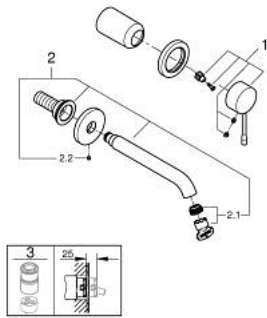

19 408 243 1 **ESSENCE 2-HOLE BASIN MIXER**
M-SIZE

PRODUCT DESCRIPTION

- Colour: matte black
- wall mounted
- trim set for use with rough-in set 23 571 000 / 32 635 000
- without concealed body
- metal rosette
- GROHE EcoJoy mousseur 5.7 l/min
- GROHE AquaGuide adjustable mousseur
- centre distance 110 mm
- projection 183 mm

19 408 243 1 ESSENCE 2-HOLE BASIN MIXER M-SIZE

SPARE PARTS, May 2024 – now

- 1: Lever (Spare part-nr. 469162430)
 - 2: Outlet (Spare part-nr. 486382430)
 - 2.1: Mousseur (Spare part-nr. 48480000)
 - 2.2: Screw (Spare part-nr. 43094000)
 - 3: Extension (Spare part-nr. 46943000)*
- * Optional accessories