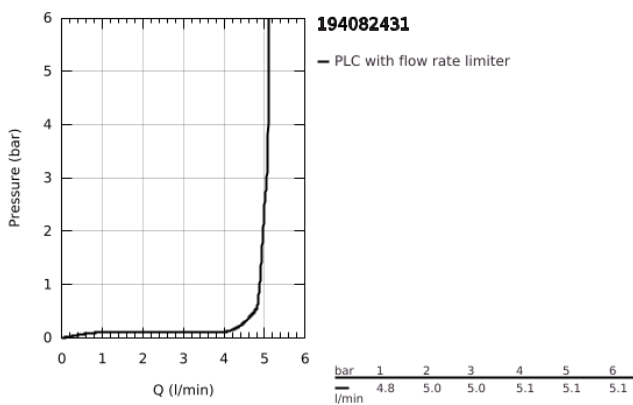

19 408 243 1 **ESSENCE 2-HOLE BASIN MIXER**
M-SIZE

PRODUCT DESCRIPTION

- Colour: matte black
- wall mounted
- trim set for use with rough-in set 23 571 000 / 32 635 000
- without concealed body
- metal rosette
- GROHE EcoJoy - less water, perfect flow
- maximum flow rate (at 3 bar): 5.7 l/min
- GROHE AquaGuide adjustable mousseur
- centre distance 110 mm
- projection 183 mm

19 408 243 1 **ESSENCE 2-HOLE BASIN MIXER**
M-SIZE

SPARE PARTS, May 2024 – now

- 1: Lever (Spare part-nr. 469162430)
- 2: Outlet (Spare part-nr. 486382430)
- 2.1: Mousseur (Spare part-nr. 48480000)
- 2.2: Screw (Spare part-nr. 43094000)
- 3: Extension (Spare part-nr. 46943000)*
- * Optional accessories