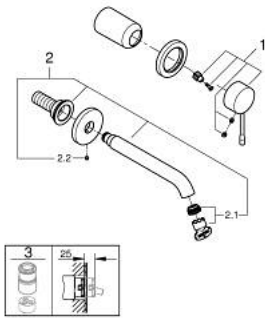

19 408 243 1 **ESSENCE 2-HOLE BASIN MIXER**
M-SIZE

PRODUCT DESCRIPTION

- Colour: matte black
- wall mounted
- trim set for use with rough-in set 23 571 000 / 32 635 000
- without concealed body
- metal rosette
- GROHE EcoJoy - less water, perfect flow
- maximum flow rate (at 3 bar): 5.7 l/min
- GROHE AquaGuide adjustable mousseur
- centre distance 110 mm
- projection 183 mm

19 408 243 1 **ESSENCE 2-HOLE BASIN MIXER**
M-SIZE

SPARE PARTS, May 2024 – now

- 1: Lever (Spare part-nr. 469162430)
- 2: Outlet (Spare part-nr. 486382430)
- 2.1: Mousseur (Spare part-nr. 48480000)
- 2.2: Screw (Spare part-nr. 43094000)
- 3: Extension (Spare part-nr. 46943000)*
- * Optional accessories