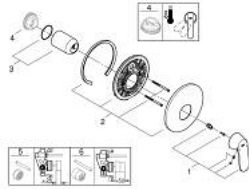

19 383 000 EUROCOSMO SINGLE-LEVER SHOWER MIXER

PRODUCT DESCRIPTION

- Colour: chrome
- trim set for use with rough-in box 33 963 001, 33 964 001, 33 965 001
- without concealed body
- GROHE LongLife finish
- escutcheon- and shaft-sealing
- wall escutcheon
- covered fixing

19 383 000 EUROCOSMO SINGLE-LEVER SHOWER MIXER

SPARE PARTS, November 2015 – now

- 1: Lever (Spare part-nr. 46682000)
- 2: Escutcheon (Spare part-nr. 46904000)
- 3: Cap (Spare part-nr. 02693000)
- 4: Temperature limiter (Spare part-nr. 46308000)*
- 5: Extension set (Spare part-nr. 46191000)*
- 6: Extension set (Spare part-nr. 46343000)*