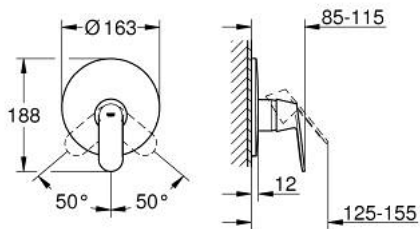

19 383 000 EUROCOSMO SINGLE-LEVER SHOWER MIXER

PRODUCT DESCRIPTION

- Colour: chrome
- trim set for use with rough-in box 33 963 001, 33 964 001, 33 965 001
- without concealed body
- GROHE LongLife finish
- escutcheon- and shaft-sealing
- wall escutcheon
- covered fixing

19 383 000 EUROCOSMO SINGLE-LEVER SHOWER MIXER

SPARE PARTS, November 2015 – now

- 1: Lever (Spare part-nr. 46682000)
- 2: Escutcheon (Spare part-nr. 46904000)
- 3: Cap (Spare part-nr. 02693000)
- 4: Temperature limiter (Spare part-nr. 46308000)*
- 5: Extension set (Spare part-nr. 46191000)*
- 6: Extension set (Spare part-nr. 46343000)*