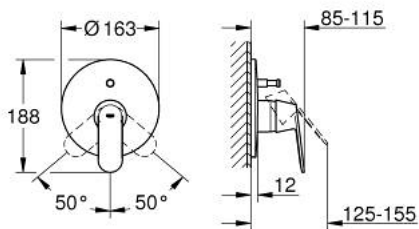

19 382 000 EUROCOSMO SINGLE-LEVER BATH MIXER

PRODUCT DESCRIPTION

- Colour: chrome
- trim set for use with rough-in box 33 963 001 or 33 965 001
- without concealed body
- GROHE LongLife finish
- automatic diverter: bath/shower
- escutcheon- and shaft-sealing
- wall escutcheon
- covered fixing