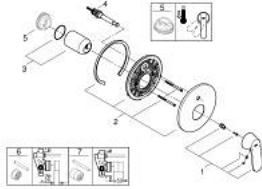

19 382 000 EUROCOSMO SINGLE-LEVER BATH MIXER

PRODUCT DESCRIPTION

- Colour: chrome
- trim set for use with rough-in box 33 963 001 or 33 965 001
- without concealed body
- GROHE LongLife finish
- automatic diverter: bath/shower
- escutcheon- and shaft-sealing
- wall escutcheon
- covered fixing

19 382 000 EUROCOSMO SINGLE-LEVER BATH MIXER

SPARE PARTS, November 2015 – now

- 1: Lever (Spare part-nr. 46682000)
- 2: Escutcheon (Spare part-nr. 46905000)
- 3: Cap (Spare part-nr. 02693000)
- 4: Diverter (Spare part-nr. 46737000)
- 5: Temperature limiter (Spare part-nr. 46308000)*
- 6: Extension set (Spare part-nr. 46191000)*
- 7: Extension set (Spare part-nr. 46343000)*