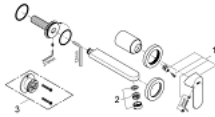

19 381 000 **EUROCOSMO 2-HOLE BASIN MIXER**
S-SIZE

PRODUCT DESCRIPTION

- Colour: chrome
- wall mounted
- trim set for use with rough-in set 23 571 000 / 32 635 000
- without concealed body
- metal rosette
- GROHE LongLife finish
- GROHE AquaGuide adjustable mousseur
- centre distance 110 mm
- projection 170 mm

19 381 000 **EUROCOSMO 2-HOLE BASIN MIXER**
S-SIZE

SPARE PARTS, August 2009 – now

- 1: Lever (Spare part-nr. 46684000)
- 2: Flow straightener (Spare part-nr. 64451000)
- 3: Extension (Spare part-nr. 46627000)*