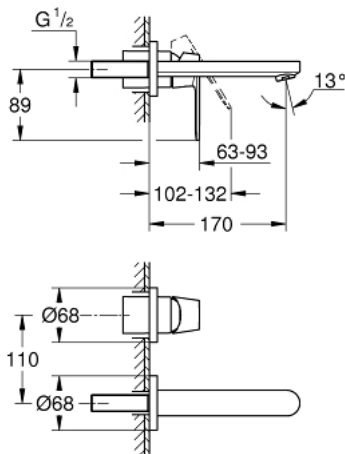

19 381 000 **EUROCOSMO 2-HOLE BASIN MIXER**
S-SIZE

PRODUCT DESCRIPTION

- Colour: chrome
- wall mounted
- trim set for use with rough-in set 23 571 000 / 32 635 000
- without concealed body
- metal rosette
- GROHE LongLife finish
- GROHE AquaGuide adjustable mousseur
- centre distance 110 mm
- projection 170 mm

19 381 000 **EUROCOSMO 2-HOLE BASIN MIXER**
S-SIZE

SPARE PARTS, August 2009 – now

- 1: Lever (Spare part-nr. 46684000)
- 2: Flow straightener (Spare part-nr. 64451000)
- 3: Extension (Spare part-nr. 46627000)*