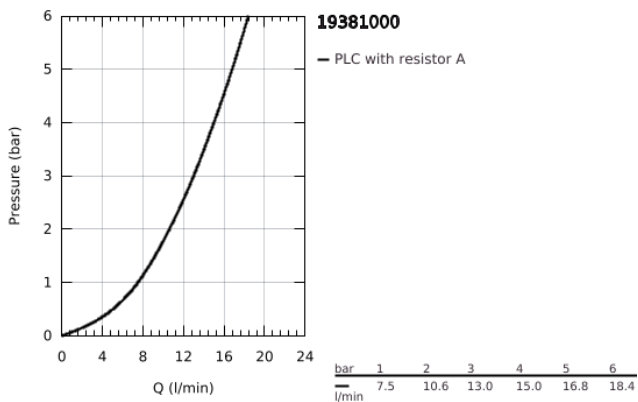

19 381 000 **EUROCOSMO 2-HOLE BASIN MIXER**
S-SIZE

PRODUCT DESCRIPTION

- Colour: chrome
- wall mounted
- trim set for use with rough-in set 23 571 000 / 32 635 000
- without concealed body
- metal rosette
- GROHE LongLife finish
- GROHE AquaGuide adjustable mousseur
- centre distance 110 mm
- projection 170 mm

19 381 000 **EUROCOSMO 2-HOLE BASIN MIXER**
S-SIZE

SPARE PARTS, August 2009 – now

- 1: Lever (Spare part-nr. 46684000)
- 2: Flow straightener (Spare part-nr. 64451000)
- 3: Extension (Spare part-nr. 46627000)*